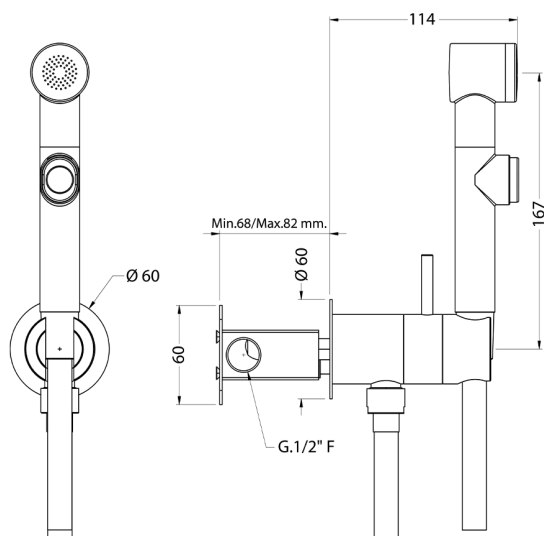

Bidet handshower set HYGENIC SHOWERS_H3007945

MODEL **H3007945**

Bidet handshower set, round wall bracket, gradual mixing of hot&cold water, with concealed part, ABS
Bidet handshower - 120 cm PVC flexible hose

AVAILABLE FINISHINGS

CHARACTERISTICS

Bidet handshower

MixedWater

The Huber Mixed Water system enables the gradual mixing of hot and cold water.

2024-11-15