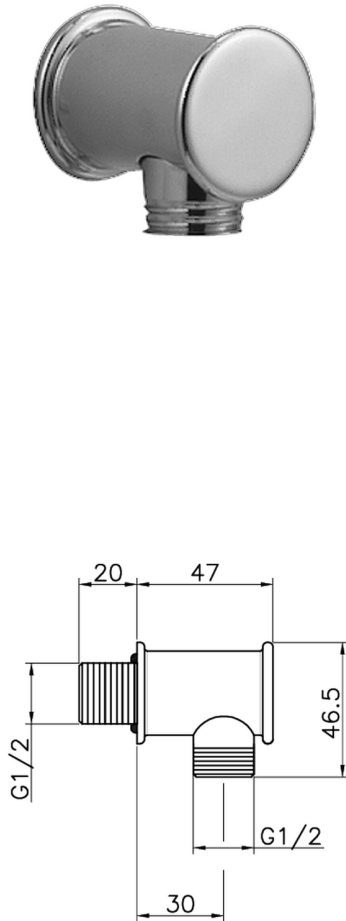

Elbow SHOWER_67.04H.

MODEL **67.04H.**

Elbow

AVAILABLE FINISHINGS

 **AC** AC Satin Brushed Nickel

 **AG** AG Antique Gold

 **BA** BA Old Bronze

 **CR** CR Chrome

 **2W** 2W Brushed Gold

CHARACTERISTICS

2026-06-26