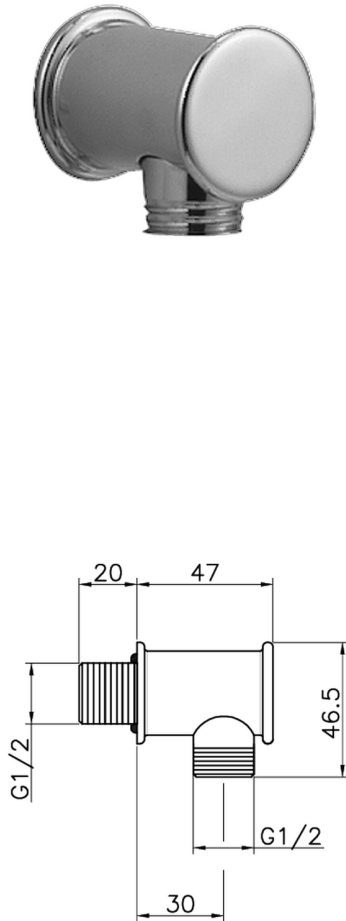

Elbow SHOWER_67.04H.

MODEL **67.04H.**

Elbow

AVAILABLE FINISHINGS

AC AC Satin Brushed Nickel

AG AG Antique Gold

BA BA Old Bronze

CR CR Chrome

2W 2W Brushed Gold

CHARACTERISTICS

2026-05-31