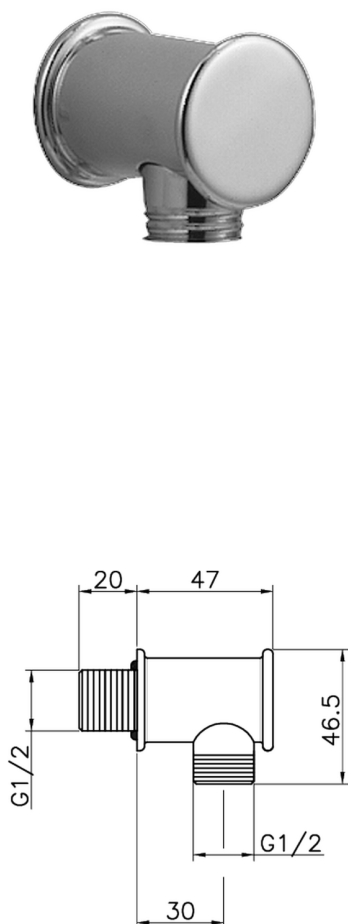

Elbow SHOWER_67.04H.

MODEL **67.04H.**

Elbow

AVAILABLE FINISHINGS

-  **AC** AC Satin Brushed Nickel
-  **AG** AG Antique Gold
-  **BA** BA Old Bronze
-  **CR** CR Chrome
-  **2W** 2W Brushed Gold

CHARACTERISTICS