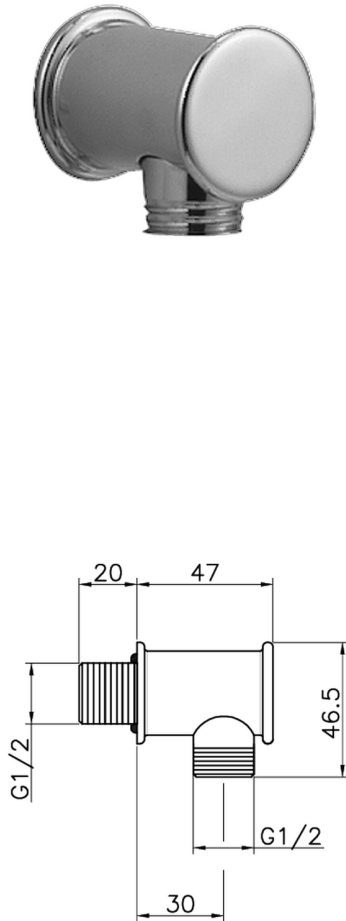

Elbow SHOWER_67.04H.

MODEL **67.04H.**

Elbow

AVAILABLE FINISHINGS

 **AC** AC Satin Brushed Nickel

 **AG** AG Antique Gold

 **BA** BA Old Bronze

 **CR** CR Chrome

 **2W** 2W Brushed Gold

CHARACTERISTICS

2026-04-08