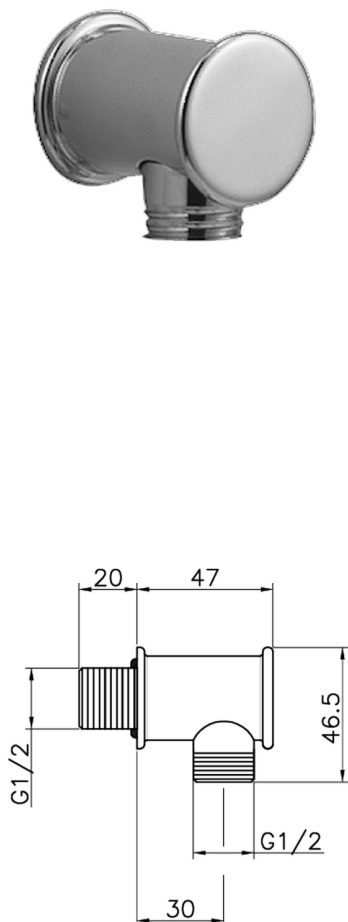

Elbow SHOWER_67.04H.

MODEL **67.04H.**

Elbow

AVAILABLE FINISHINGS

CHARACTERISTICS

2026-04-11