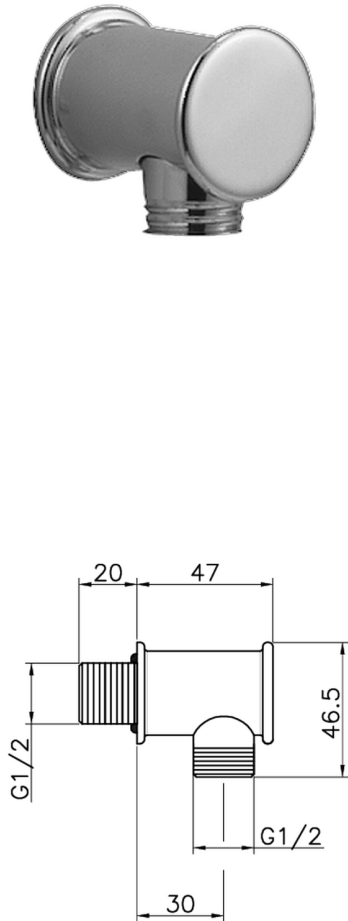

Elbow SHOWER_67.04H.

MODEL **67.04H.**

Elbow

AVAILABLE FINISHINGS

 **AC** AC Satin Brushed Nickel

 **AG** AG Antique Gold

 **BA** BA Old Bronze

 **CR** CR Chrome

 **2W** 2W Brushed Gold

CHARACTERISTICS

2026-04-06