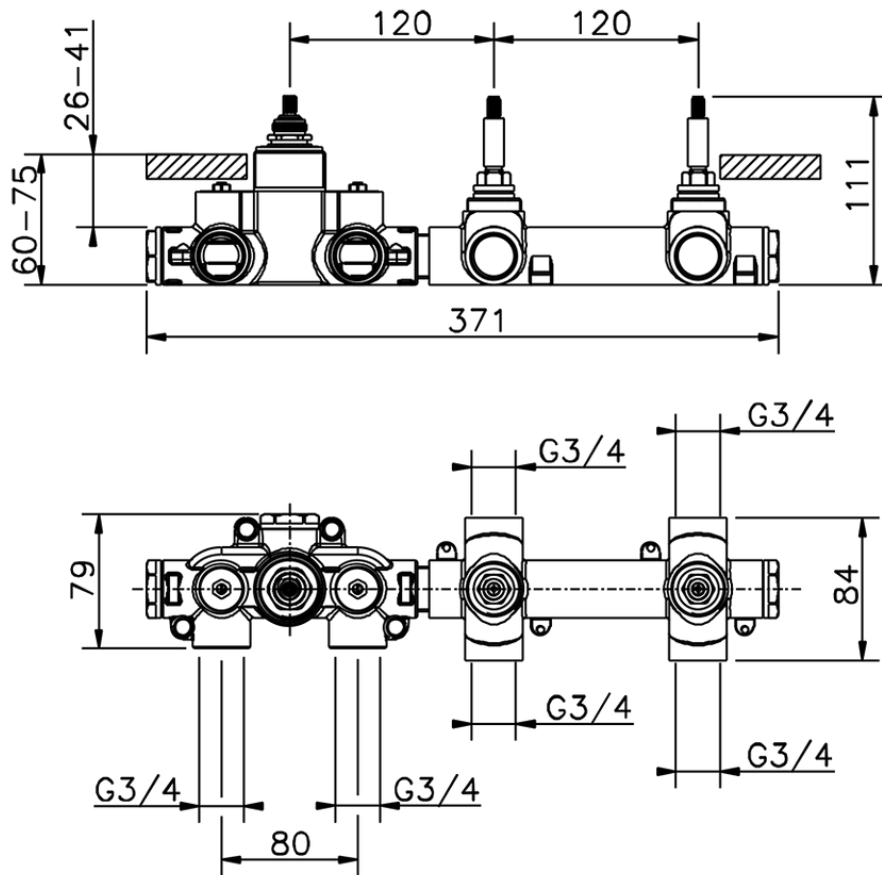

## Cover Part for 2 Function Concealed Thermo Valve NUOVA KIRUNA\_K201R200

K201R200

<https://en.huberitalia.com/cover-part-for-2-function-concealed-thermo-valve-nuova-kiruna-k201r200>

ZB01R200

<https://en.huberitalia.com/2-function-concealed-thermostatic-valve-concealed-zb01r200>