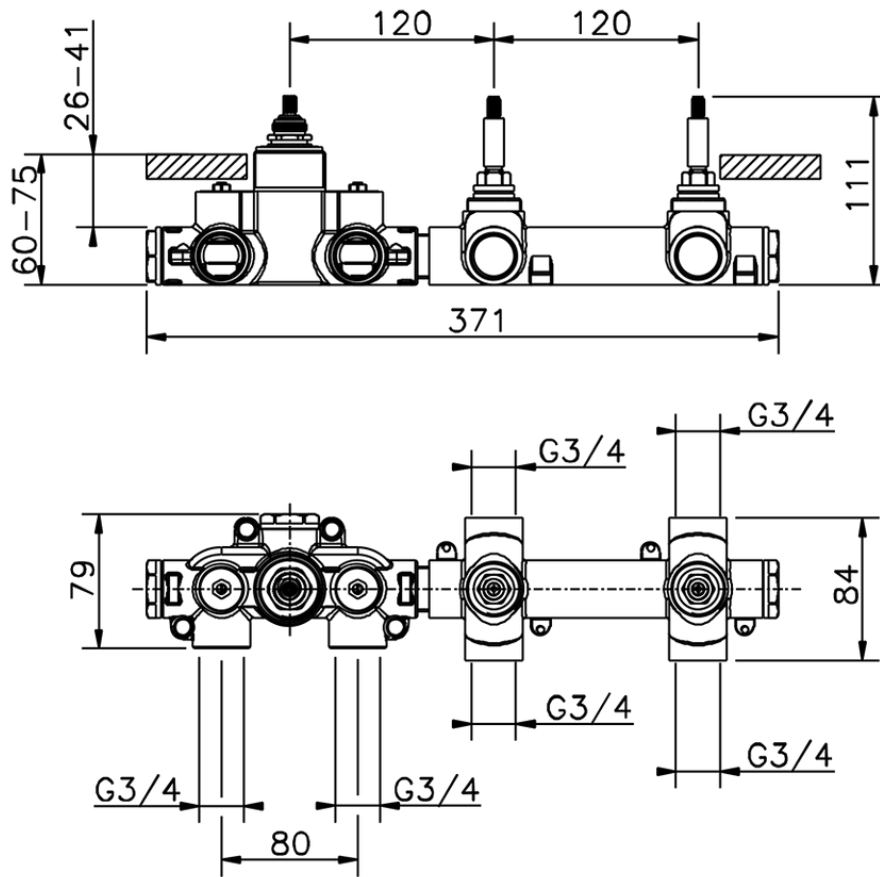

Cover Part for 2 Function Concealed Thermo Valve NUOVA KIRUNA_K201R200

K201R200

<https://en.huberitalia.com/cover-part-for-2-function-concealed-thermo-valve-nuova-kiruna-k201r200>

ZB01R200

<https://en.huberitalia.com/2-function-concealed-thermostatic-valve-concealed-zb01r200>