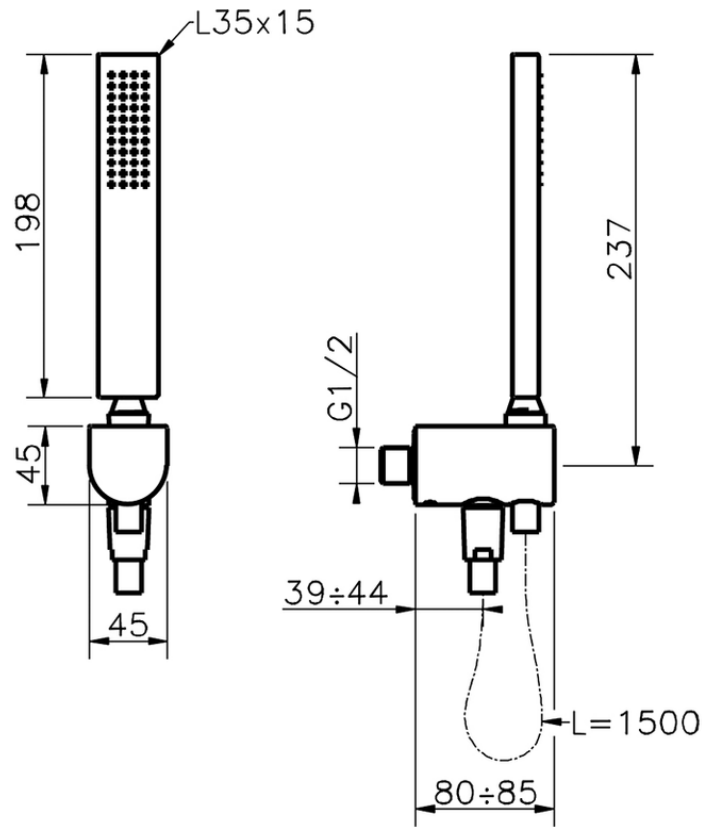

Shower set on wall elbow SHOWER_SS018870

SS018870

<https://en.huberitalia.com/shower-set-on-wall-elbow-shower-ss018870>

2024-11-23