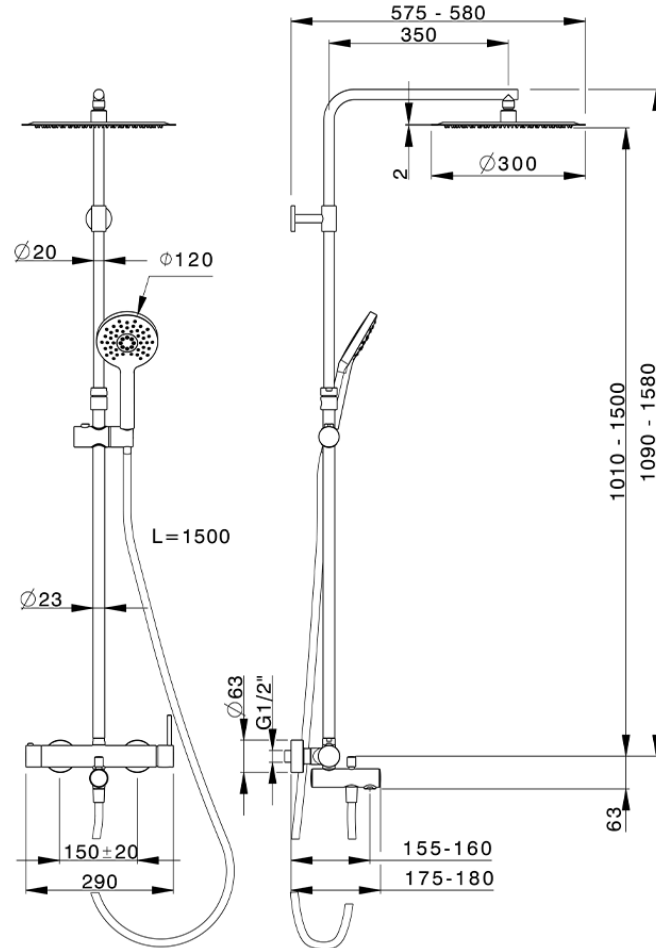

3-function single lever bath set NUOVA KIRUNA_K2004160

K2004160

<https://en.huberitalia.com/3-function-single-lever-bath-set-nuova-kiruna-k2004160>

2024-11-15