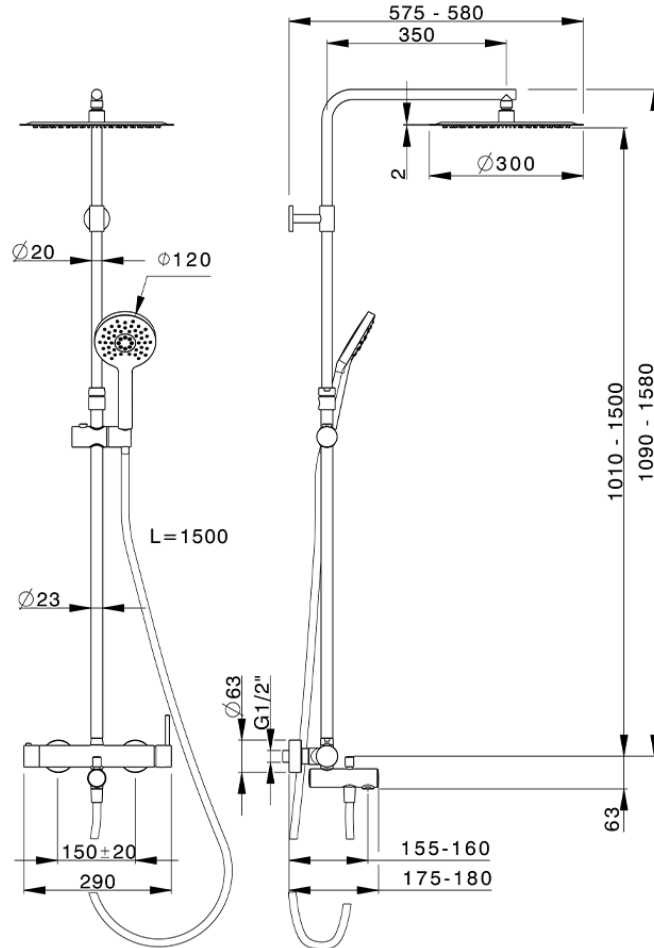

3-function single lever bath set NUOVA KIRUNA_K2004160

K2004160

<https://en.huberitalia.com/3-function-single-lever-bath-set-nuova-kiruna-k2004160>

2024-11-15