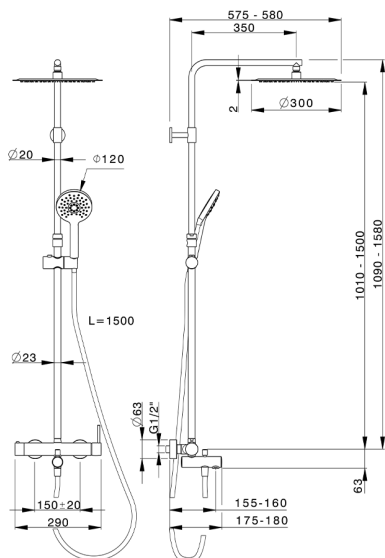

3-function single lever bath set NUOVA KIRUNA_K2004160

MODEL **K2004160**

3-function single lever bath set, adjustable riser column, 120 mm ABS 3 sprays handshower, 300 mm round showerhead 2 mm thick INOX, 150 cm smooth SUPREME Flexible Hose

AVAILABLE FINISHINGS

-  **21** 21 Chrome
-  **40** 40 Matt Black

CHARACTERISTICS

Cartridge Spare Parts **ZZ95435000**

35 mm Cartridge

EcoStop

EcoStop feature limits water flow to approximately 50% of maximum output with one point of resistance on setting. Push slightly past the middle stop only when full water output is required. This will save water up to 50%.

DeviaStop

The Huber Devia Stop technology allows to adjust the water flow and to direct it to the selected output point (overhead soaker, hand shower, etc).

2024-11-15