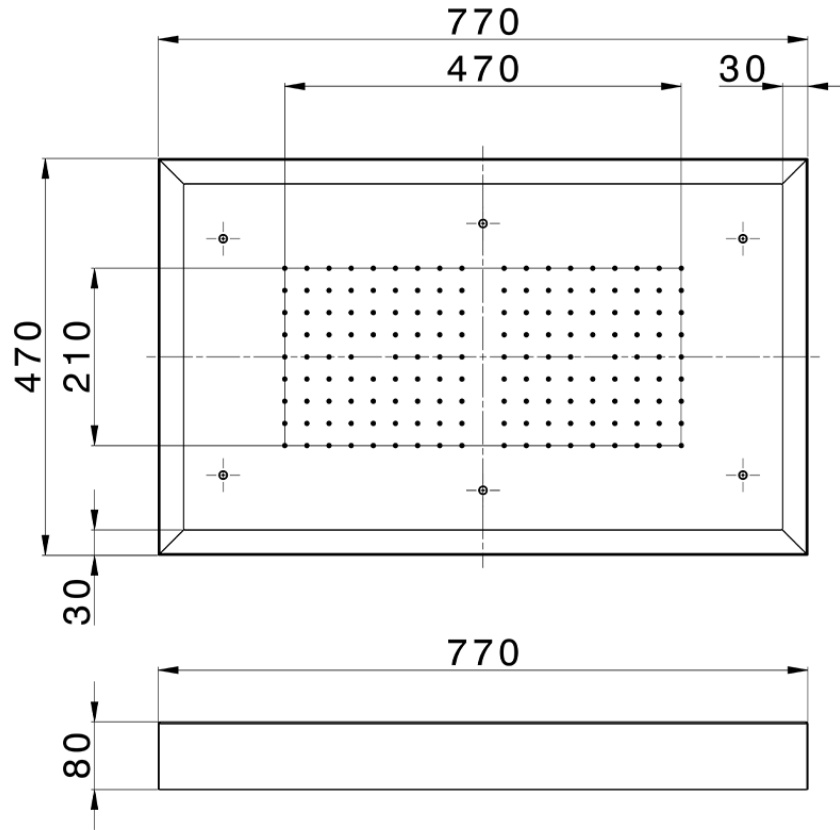

770x470 mm Chromotherapy Ceiling showerhead ZEN_ZS1C0155

ZS1C0155

<https://en.huberitalia.com/770x470-mm-chromotherapy-ceiling-showerhead-zen-zs1c0155>

2026-04-10