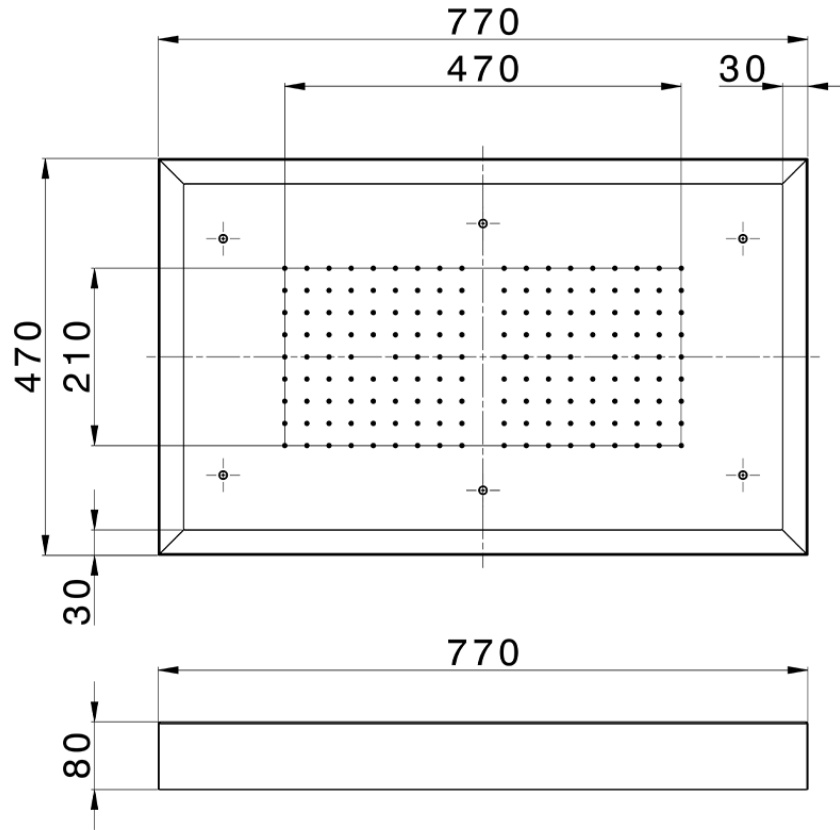

## 770x470 mm Chromotherapy Ceiling showerhead ZEN\_ZS1C0155

ZS1C0155

<https://en.huberitalia.com/770x470-mm-chromotherapy-ceiling-showerhead-zen-zs1c0155>

2026-06-26