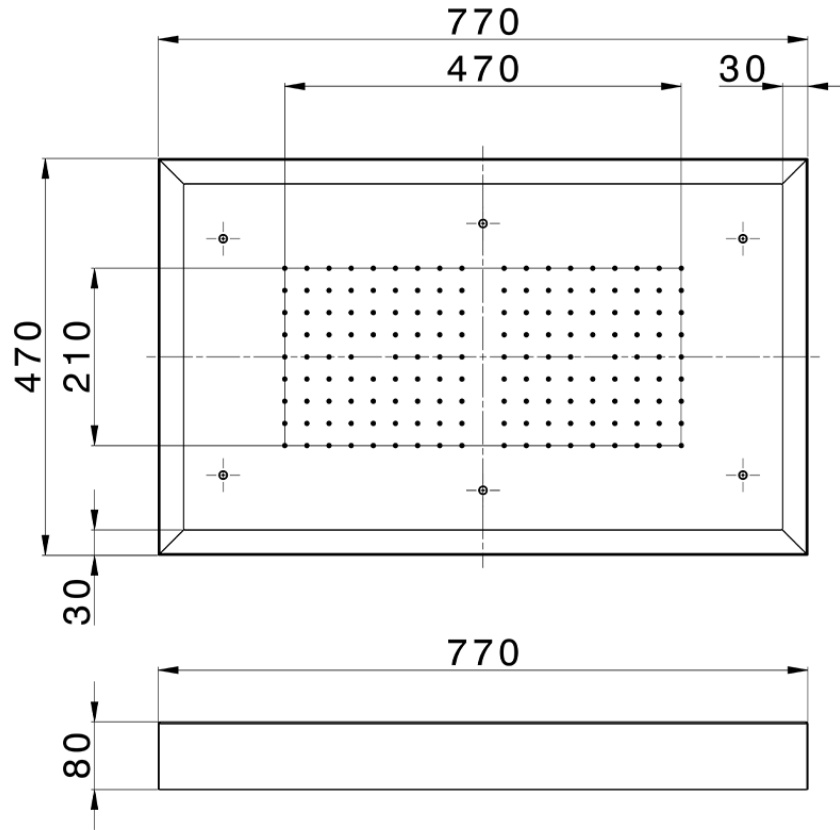

770x470 mm Chromotherapy Ceiling showerhead ZEN_ZS1C0155

ZS1C0155

<https://en.huberitalia.com/770x470-mm-chromotherapy-ceiling-showerhead-zen-zs1c0155>

2026-05-16