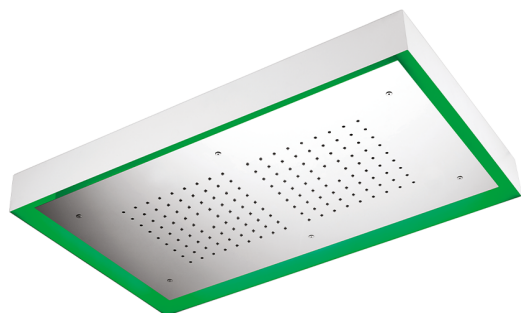

## 770x470 mm Chromotherapy Ceiling showerhead ZEN\_ZS1C0155

MODEL **ZS1C0155**

770x470 mm Chromotherapy Ceiling showerhead, with white cover, rain, chromotherapy functions, built-in control included, Stainless Steel AISI 304

### AVAILABLE FINISHINGS

-  **D1** D1 Brushed Inox
-  **40** 40 Matt Black
-  **4Q** 4Q Matt White
-  **D2** D2 Polished Inox