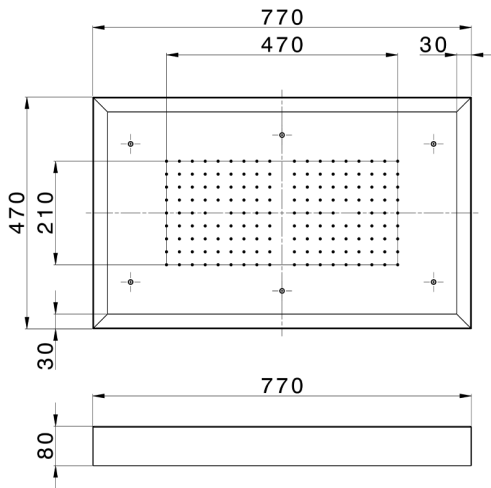

770x470 mm Chromotherapy Ceiling showerhead ZEN_ZS1C0155

MODEL **ZS1C0155**

770x470 mm Chromotherapy Ceiling showerhead, with white cover, rain, chromotherapy functions, built-in control included, Stainless Steel AISI 304