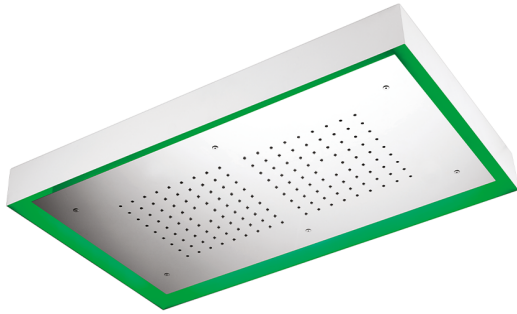

770x470 mm Chromotherapy Ceiling showerhead ZEN_ZS1C0155

MODEL **ZS1C0155**

770x470 mm Chromotherapy Ceiling showerhead, with white cover, rain, chromotherapy functions, built-in control included, Stainless Steel AISI 304

AVAILABLE FINISHINGS

-  **D1** D1 Brushed Inox
-  **40** 40 Matt Black
-  **4Q** 4Q Matt White
-  **D2** D2 Polished Inox

CHARACTERISTICS

2026-04-06