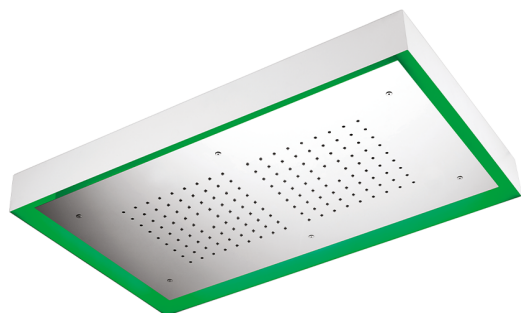

770x470 mm Chromotherapy Ceiling showerhead ZEN_ZS1C0155

MODEL **ZS1C0155**

770x470 mm Chromotherapy Ceiling showerhead, with white cover, rain, chromotherapy functions, built-in control included, Stainless Steel AISI 304

AVAILABLE FINISHINGS

-  **D1** D1 Brushed Inox
-  **40** 40 Matt Black
-  **4Q** 4Q Matt White
-  **D2** D2 Polished Inox

CHARACTERISTICS

2026-06-28