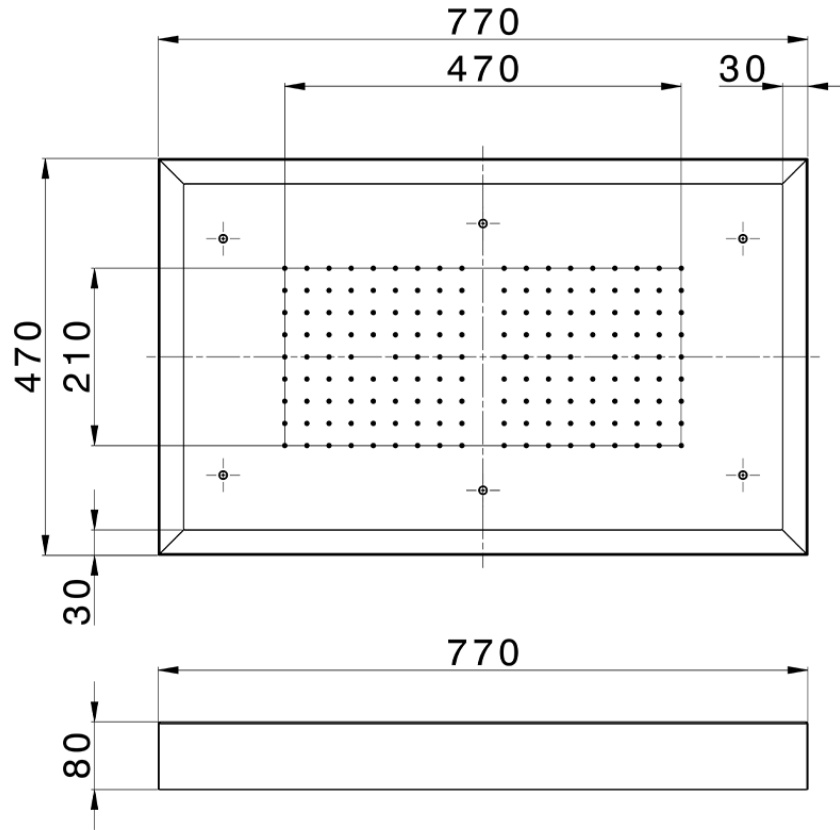

770x470 mm Chromotherapy Ceiling showerhead ZEN_ZS1C0155

ZS1C0155

<https://en.huberitalia.com/770x470-mm-chromotherapy-ceiling-showerhead-zen-zs1c0155>

2026-06-15