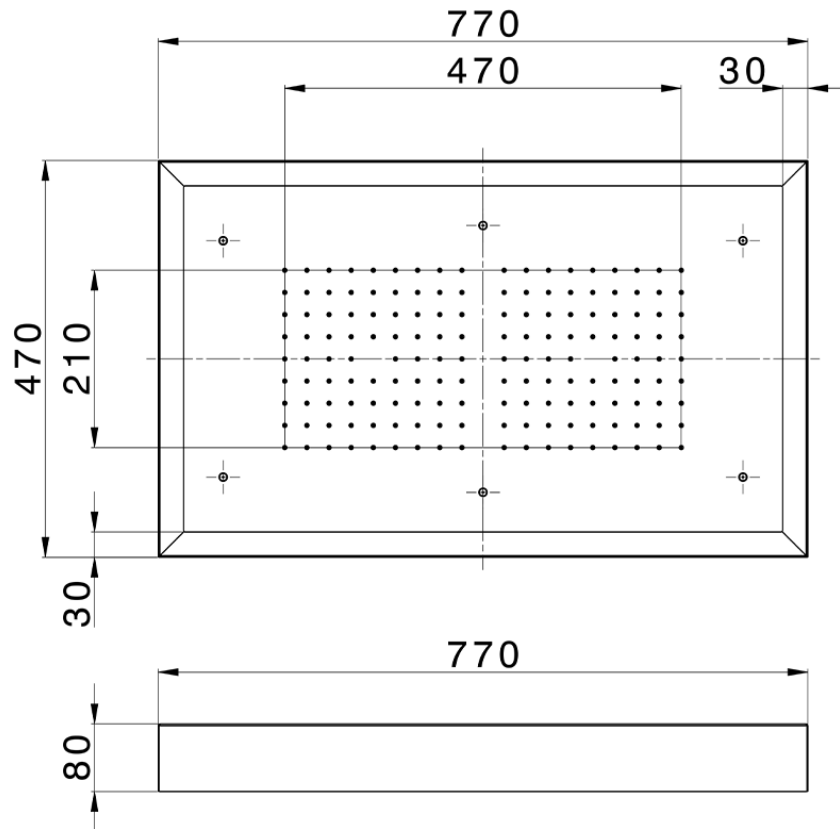

770x470 mm Chromotherapy Ceiling showerhead ZEN_ZS1C0155

ZS1C0155

<https://en.huberitalia.com/770x470-mm-chromotherapy-ceiling-showerhead-zen-zs1c0155>

2026-04-06