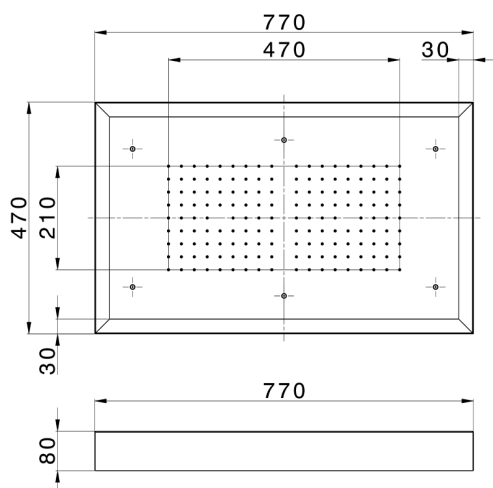

## 770x470 mm Chromotherapy Ceiling showerhead ZEN\_ZS1C0155

MODEL **ZS1C0155**

770x470 mm Chromotherapy Ceiling showerhead, with white cover, rain, chromotherapy functions, built-in control included, Stainless Steel AISI 304