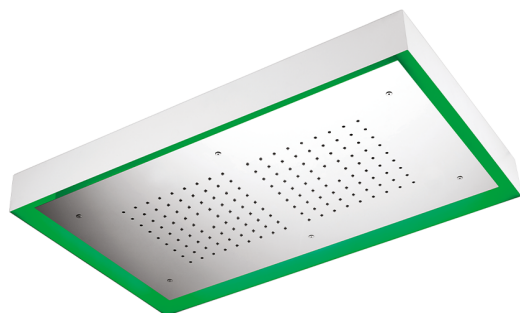

## 770x470 mm Chromotherapy Ceiling showerhead ZEN\_ZS1C0155

MODEL **ZS1C0155**

770x470 mm Chromotherapy Ceiling showerhead, with white cover, rain, chromotherapy functions, built-in control included, Stainless Steel AISI 304

### AVAILABLE FINISHINGS

-  **D1** D1 Brushed Inox
-  **40** 40 Matt Black
-  **4Q** 4Q Matt White
-  **D2** D2 Polished Inox