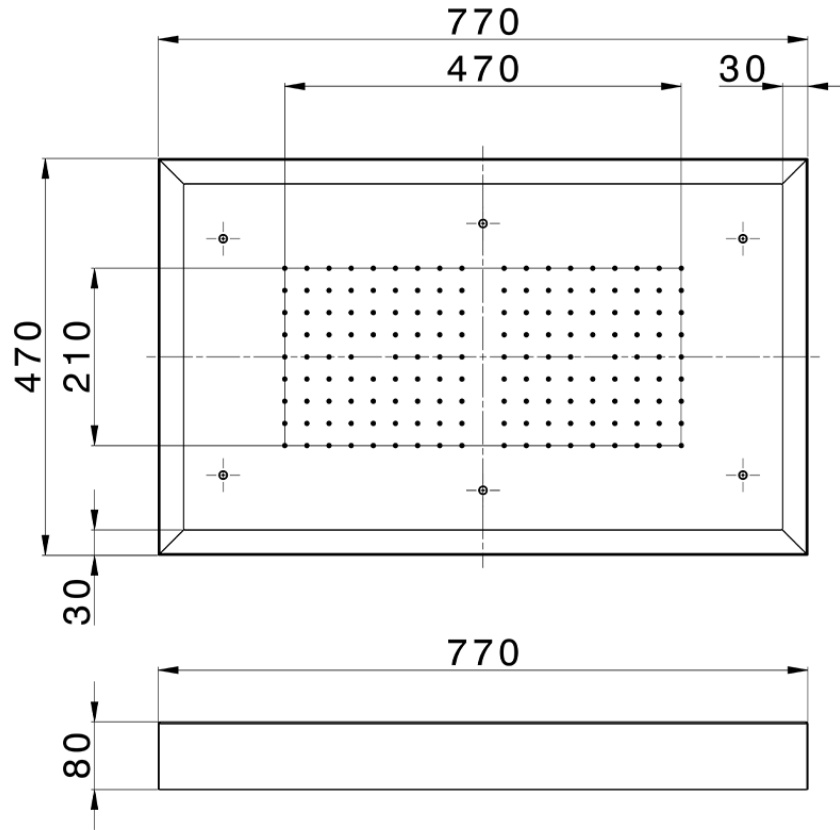

770x470 mm Chromotherapy Ceiling showerhead ZEN_ZS1C0155

ZS1C0155

<https://en.huberitalia.com/770x470-mm-chromotherapy-ceiling-showerhead-zen-zs1c0155>

2026-06-06