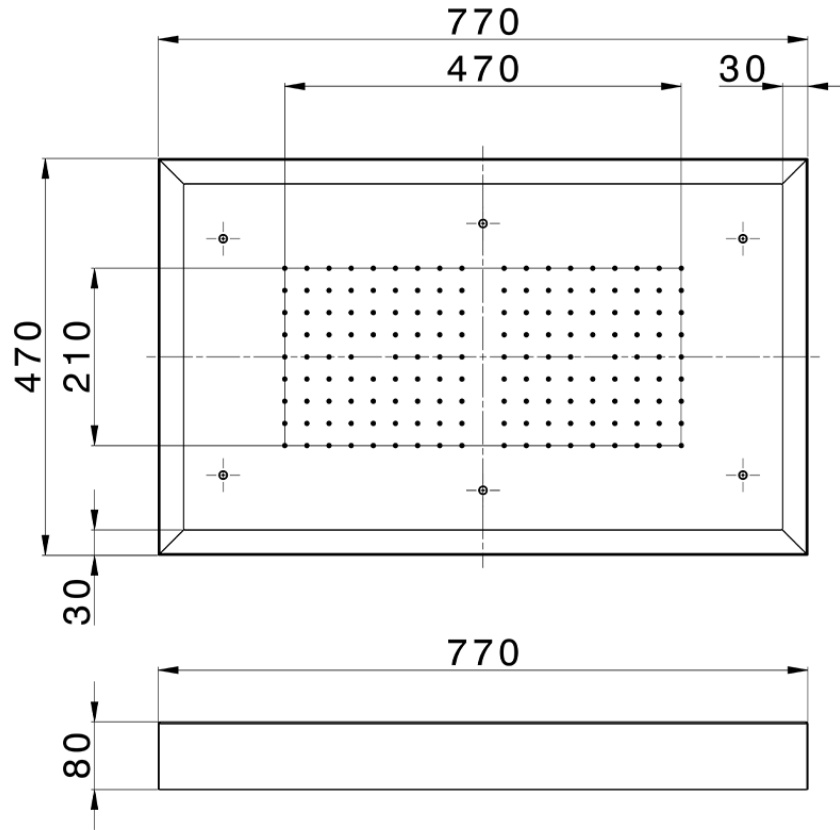

## 770x470 mm Chromotherapy Ceiling showerhead ZEN\_ZS1C0155

ZS1C0155

<https://en.huberitalia.com/770x470-mm-chromotherapy-ceiling-showerhead-zen-zs1c0155>

2026-04-06