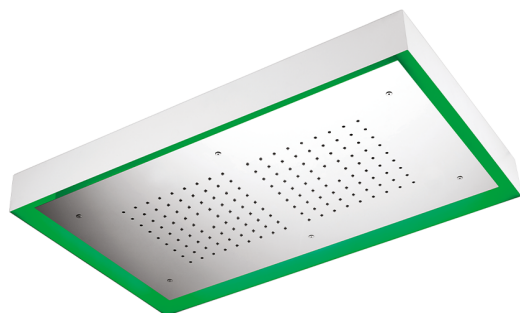

770x470 mm Chromotherapy Ceiling showerhead ZEN_ZS1C0155

MODEL **ZS1C0155**

770x470 mm Chromotherapy Ceiling showerhead, with white cover, rain, chromotherapy functions, built-in control included, Stainless Steel AISI 304

AVAILABLE FINISHINGS

-  **D1** D1 Brushed Inox
-  **40** 40 Matt Black
-  **4Q** 4Q Matt White
-  **D2** D2 Polished Inox

CHARACTERISTICS

2026-05-16