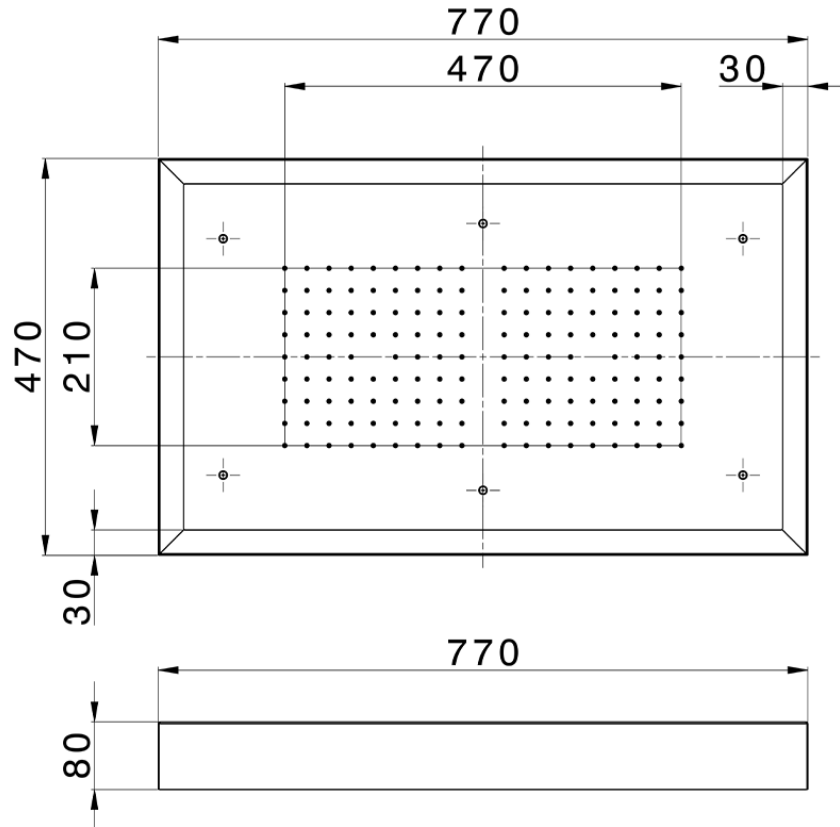

## 770x470 mm Chromotherapy Ceiling showerhead ZEN\_ZS1C0155

ZS1C0155

<https://en.huberitalia.com/770x470-mm-chromotherapy-ceiling-showerhead-zen-zs1c0155>

2026-06-06