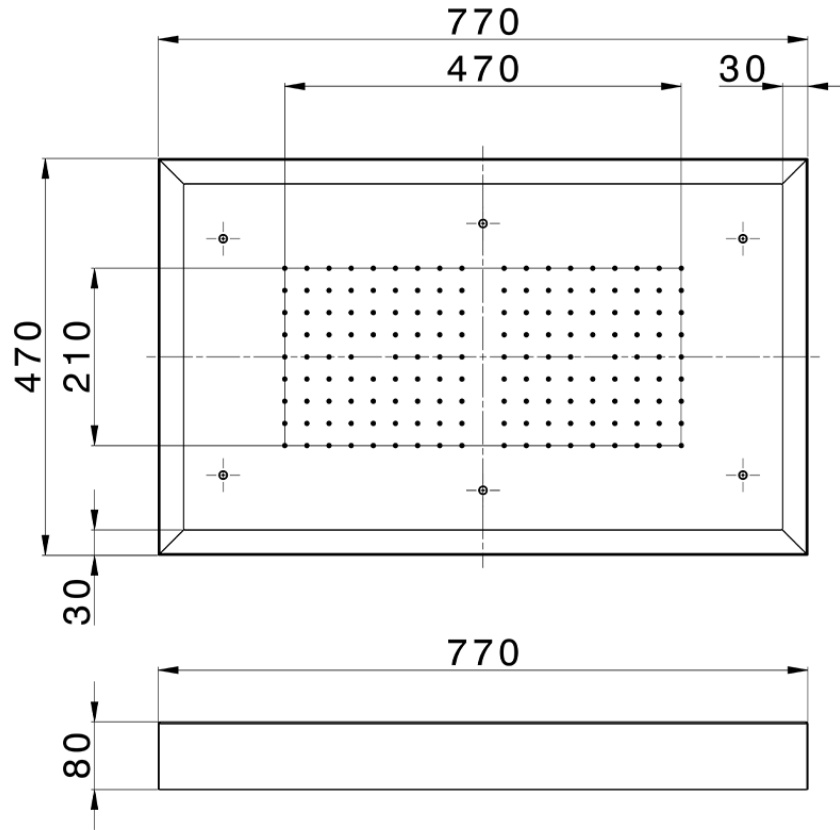

770x470 mm Chromotherapy Ceiling showerhead ZEN_ZS1C0155

ZS1C0155

<https://en.huberitalia.com/770x470-mm-chromotherapy-ceiling-showerhead-zen-zs1c0155>

2026-06-26