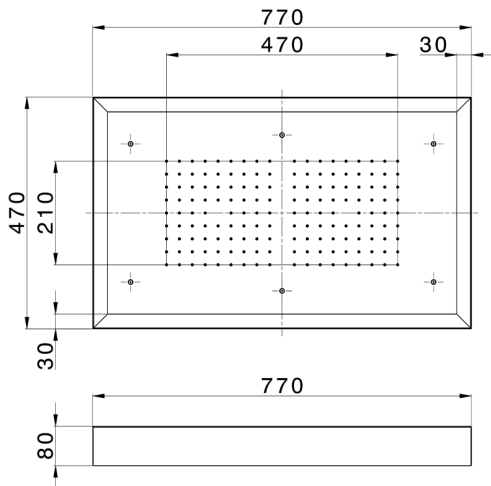

770x470 mm Chromotherapy Ceiling showerhead ZEN_ZS1C0155

MODEL **ZS1C0155**

770x470 mm Chromotherapy Ceiling showerhead, with white cover, rain, chromotherapy functions, built-in control included, Stainless Steel AISI 304