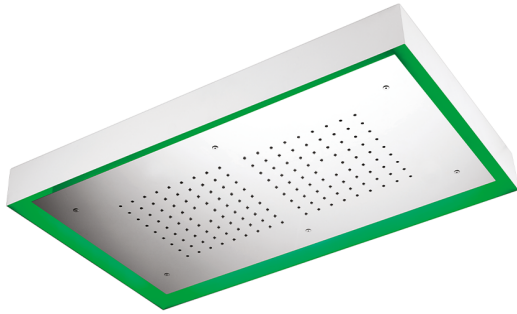

770x470 mm Chromotherapy Ceiling showerhead ZEN_ZS1C0155

MODEL **ZS1C0155**

770x470 mm Chromotherapy Ceiling showerhead, with white cover, rain, chromotherapy functions, built-in control included, Stainless Steel AISI 304

AVAILABLE FINISHINGS

-  **D1** D1 Brushed Inox
-  **40** 40 Matt Black
-  **4Q** 4Q Matt White
-  **D2** D2 Polished Inox

CHARACTERISTICS

2026-06-27