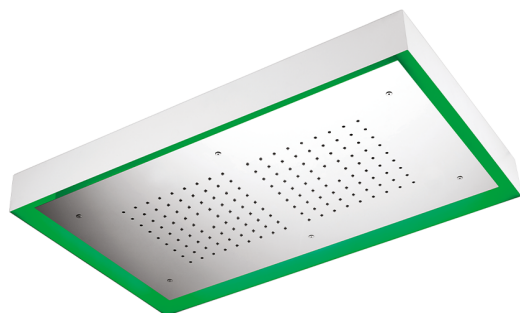

770x470 mm Chromotherapy Ceiling showerhead ZEN_ZS1C0155

MODEL **ZS1C0155**

770x470 mm Chromotherapy Ceiling showerhead, with white cover, rain, chromotherapy functions, built-in control included, Stainless Steel AISI 304

AVAILABLE FINISHINGS

-  **D1** D1 Brushed Inox
-  **40** 40 Matt Black
-  **4Q** 4Q Matt White
-  **D2** D2 Polished Inox

CHARACTERISTICS

2026-06-06