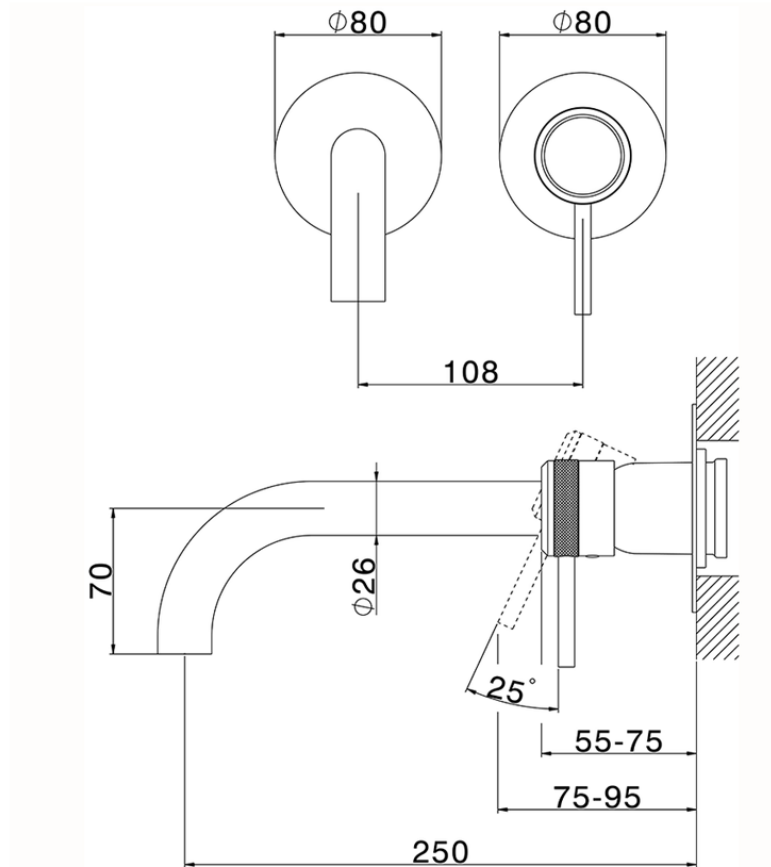

Exposed part for single lever washbasin valve CHRONOS_CR00551E

CR00551E

<https://en.huberitalia.com/exposed-part-for-single-lever-washbasin-valve-chronos-cr00551e>

Piastra/Plate/Plaque/Platte/Placa

2-3mm: XX 56-76

10mm: XX 48-68