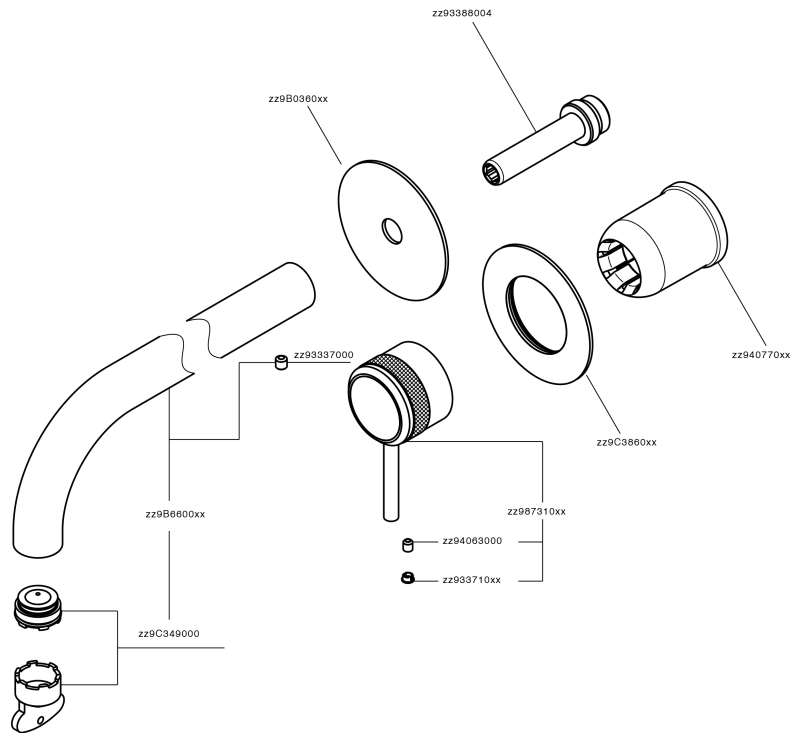

Exposed part for single lever washbasin valve CHRONOS_CR00551E

CR00551E

<https://en.huberitalia.com/exposed-part-for-single-lever-washbasin-valve-chronos-cr00551e>

Concealed single lever washbasin mixer Easy-Box CONCEALED_ZB002450

ZB002450

<https://en.huberitalia.com/concealed-single-lever-washbasin-mixer-easy-box-concealed-zb002450>

2024-11-23