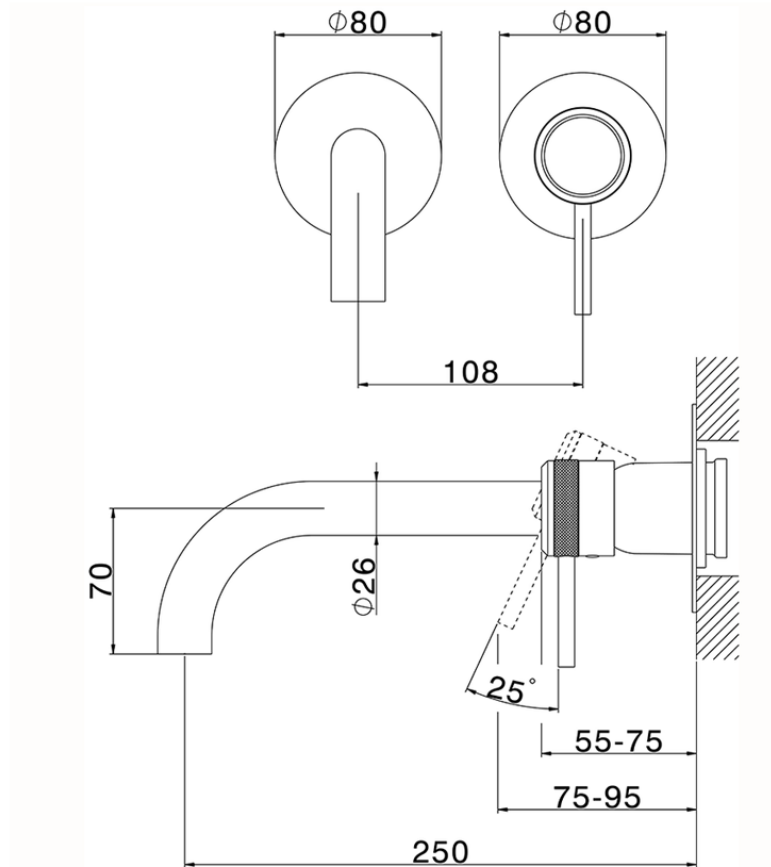

Exposed part for single lever washbasin valve CHRONOS\_CR00551E

CR00551E

<https://en.huberitalia.com/exposed-part-for-single-lever-washbasin-valve-chronos-cr00551e>

Piastra/Plate/Plaque/Platte/Placa

2-3mm: XX 56-76

10mm: XX 48-68