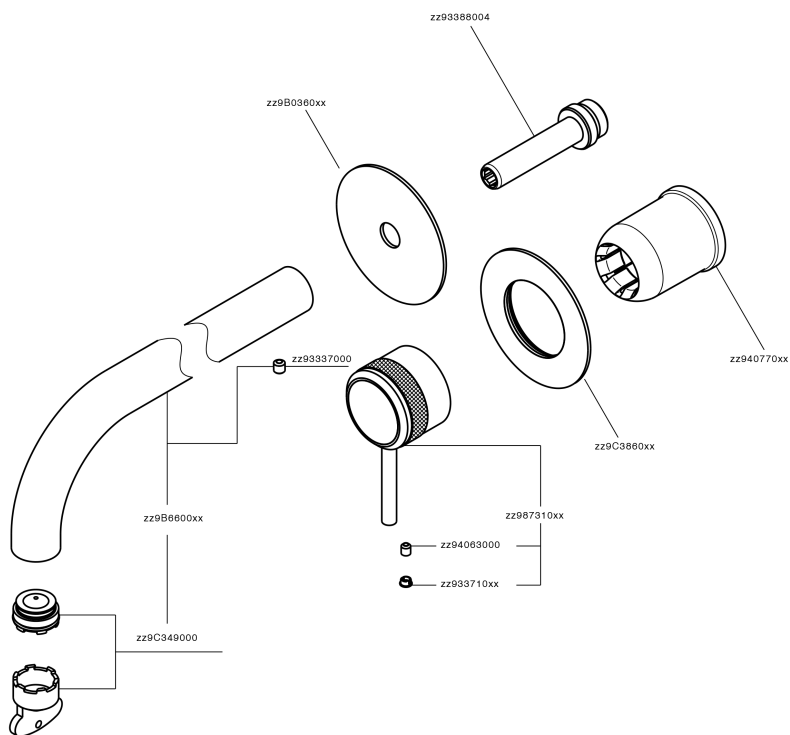

Exposed part for single lever washbasin valve CHRONOS_CR00551E

CR00551E

<https://en.huberitalia.com/exposed-part-for-single-lever-washbasin-valve-chronos-cr00551e>

Concealed single lever washbasin mixer Easy-Box CONCEALED_ZB002450

ZB002450

<https://en.huberitalia.com/concealed-single-lever-washbasin-mixer-easy-box-concealed-zb002450>

2024-11-24