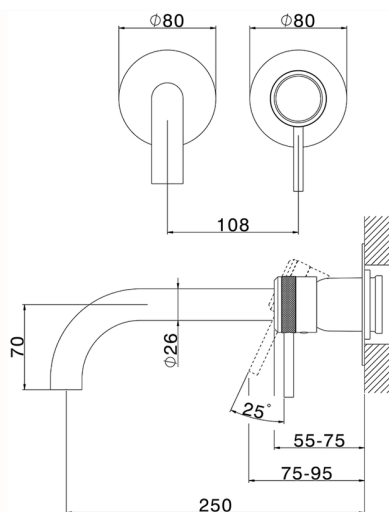

Exposed part for single lever washbasin valve CHRONOS_CR00551E

MODEL **CR00551E**

Exposed part for single lever washbasin valve, without concealed part, spout L.250 mm, for item Easy-Box ZB002450 and art. ZB025510

AVAILABLE FINISHINGS

-  **21** 21 Chrome
-  **2F** 2F Brushed Nickel
-  **2Q** 2Q Black Titanium

CHARACTERISTICS

Installation **Concealed**
 Required concealed parts **ZB002450**

Exposed part for single lever washbasin valve CHRONOS_CR00551E

CR00551E

<https://en.huberitalia.com/exposed-part-for-single-lever-washbasin-valve-chronos-cr00551e>

Concealed single lever washbasin mixer Easy-Box CONCEALED_ZB002450

MODEL **ZB002450**

Concealed single lever washbasin mixer
Easy-Box, with protection guard box, without trim kit

AVAILABLE FINISHINGS

CHARACTERISTICS

Concealed **1**
Cartridge Spare Parts **ZZ95409000**
35 mm Cartridge

Piastra/Plate/Plaque/Platte/Placa

2-3mm: XX 56-76

10mm: XX 48-68

EcoStop

EcoStop feature limits water flow to approximately 50% of maximum output with one point of resistance on setting. Push slightly past the middle stop only when full water output is required. This will save water up to 50%.