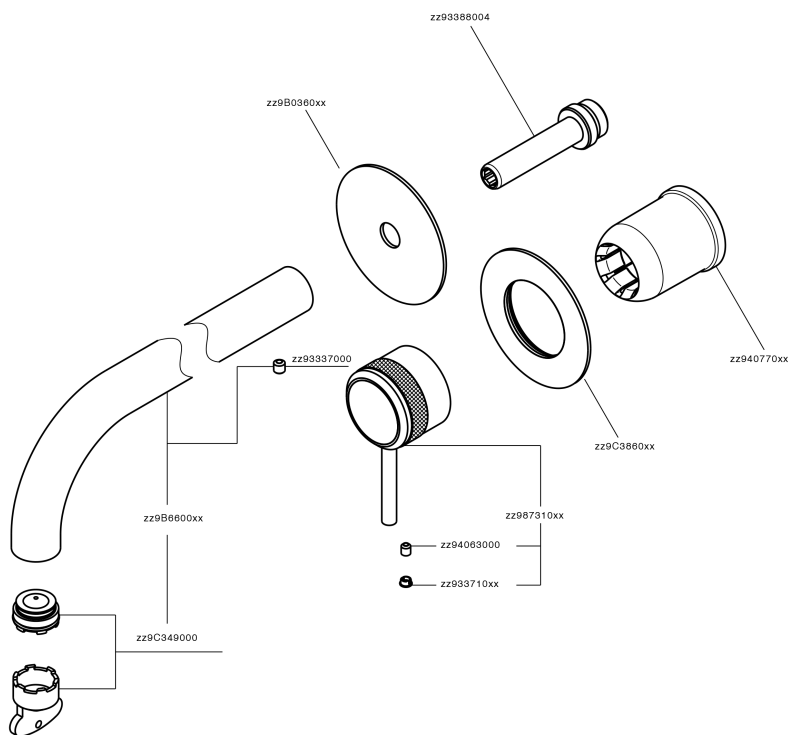

Exposed part for single lever washbasin valve CHRONOS_CR00551E

CR00551E

<https://en.huberitalia.com/exposed-part-for-single-lever-washbasin-valve-chronos-cr00551e>

Concealed single lever washbasin mixer Easy-Box CONCEALED_ZB002450

ZB002450

<https://en.huberitalia.com/concealed-single-lever-washbasin-mixer-easy-box-concealed-zb002450>

2024-11-23