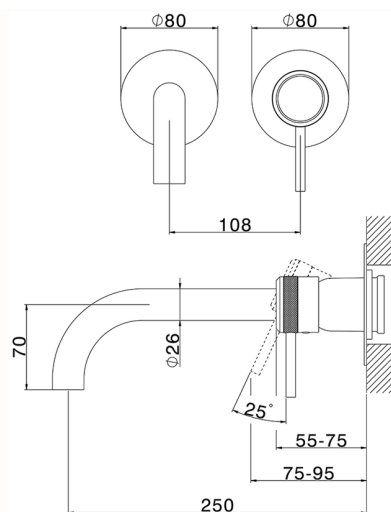

CHARACTERISTICS

Installation **Concealed**
Required concealed parts **ZB002450**