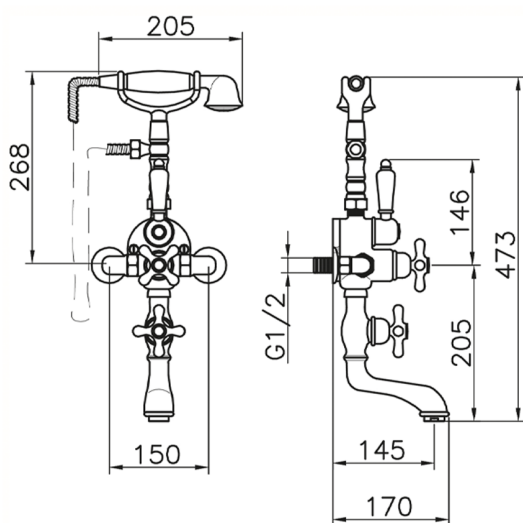

Thermostatic bath mixer CROISETTE_198.CS01H.

MODEL **198.CS01H.**

Thermostatic bath mixer, handshower bracket, D.53 mm Brass Classic One Spray handshower, 150 cm Brass flexible hose

AVAILABLE FINISHINGS

-  **AG** AG Antique Gold
-  **BA** BA Old Bronze
-  **CR** CR Chrome
-  **2W** 2W Brushed Gold

CHARACTERISTICS

Cartridge Spare Parts **24.04A.PP**

8x20 Plus P Thermostatic Valve

Thermostatic

The Huber thermostatic is your personal water manager, helping you to handle, control and save water and energy.