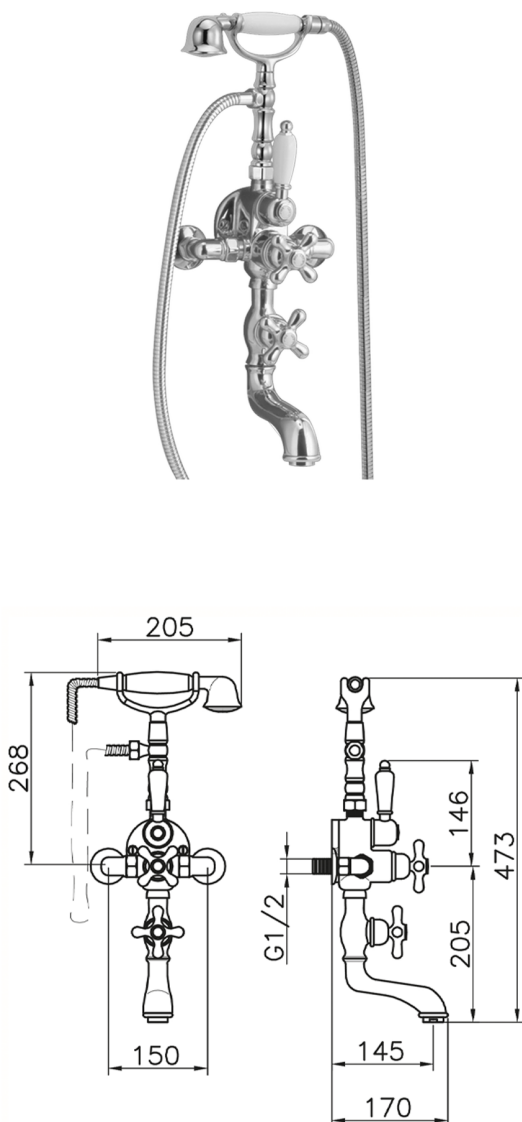

## Thermostatic bath mixer CROISETTE\_198.CS01H.

MODEL **198.CS01H.**

Thermostatic bath mixer, handshower bracket, D.53 mm Brass Classic One Spray handshower, 150 cm Brass flexible hose

### AVAILABLE FINISHINGS

-  **AG** AG Antique Gold
-  **BA** BA Old Bronze
-  **CR** CR Chrome
-  **2W** 2W Brushed Gold

### CHARACTERISTICS

Cartridge Spare Parts **24.04A.PP**

**8x20 Plus P Thermostatic Valve**