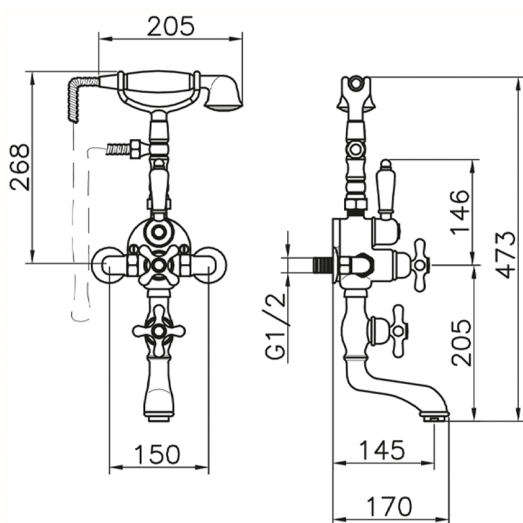

## Thermostatic bath mixer CROISETTE\_198.CS01H.

MODEL **198.CS01H.**

Thermostatic bath mixer, handshower bracket, D.53 mm Brass Classic One Spray handshower, 150 cm Brass flexible hose

### CHARACTERISTICS

Cartridge Spare Parts **24.04A.PP**

**8x20 Plus P Thermostatic Valve**