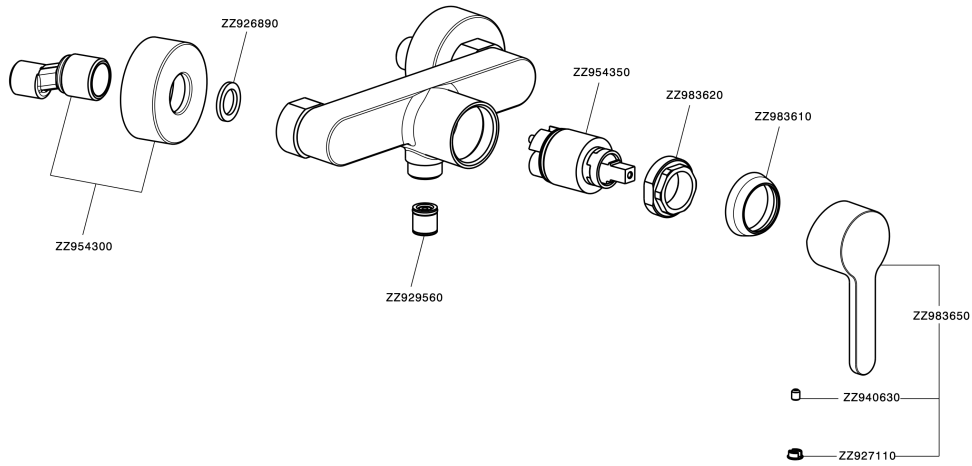

Single lever shower mixer H2_H2000443

H2000443

<https://en.huberitalia.com/single-lever-shower-mixer-h2-h2000443>

2024-12-18