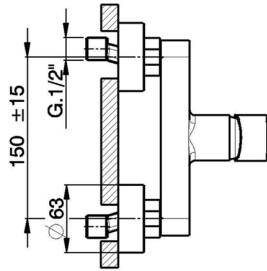

## Single lever shower mixer H2\_H2000443

MODEL **H2000443**

Single lever shower mixer, without shower set, 1/2" M flexible connection

AVAILABLE FINISHINGS

CHARACTERISTICS

Cartridge Spare Parts **ZZ95435000**

**35 mm Cartridge**

### EcoStop

EcoStop feature limits water flow to approximately 50% of maximum output with one point of resistance on setting. Push slightly past the middle stop only when full water output is required. This will save water up to 50%.