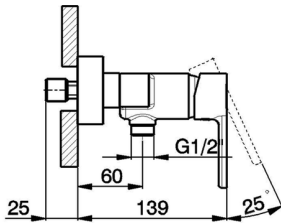

## Single lever shower mixer H2\_H2000443

MODEL **H2000443**

Single lever shower mixer, without shower set, 1/2" M flexible connection

AVAILABLE FINISHINGS

CHARACTERISTICS

Cartridge Spare Parts **ZZ95435000**

**35 mm Cartridge**