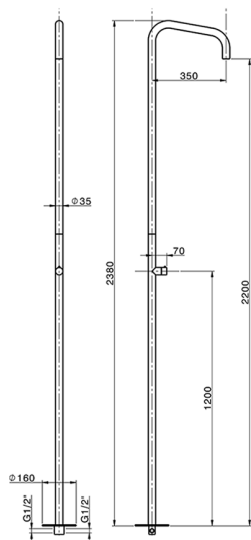

## Free Standing Progressive Shower Column LYNOX\_LX005120

MODEL **LX005120**

Free Standing Progressive Shower Column, for Indoor/Outdoor use, with rain spray aerator, INOX AISI 316L

AVAILABLE FINISHINGS

**D1** D1 Brushed Inox

CHARACTERISTICS

Cartridge Spare Parts **ZZ9C292000**

**25 mm Progressive single-lever cartridge**

2024-11-15