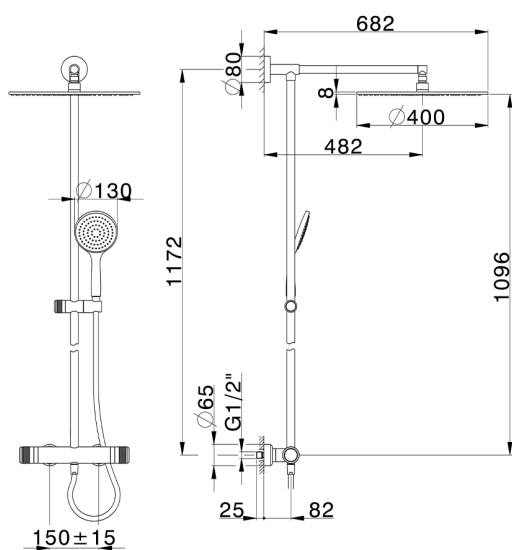

2-function Thermostatic shower set CHRONOS_CRC78010

MODEL **CRC78010**

2-function Thermostatic shower set, 2-outlet devia stop, not adjustable column, sliding handshower holder, 130 mm ABS Emotion one spray handshower, D.400 mm 8 mm Brass thick round showerhead, 150 cm SUPREME smooth flexible hose

AVAILABLE FINISHINGS

-  **21** 21 Chrome
-  **2F** 2F Brushed Nickel
-  **2Q** 2Q Black Titanium

CHARACTERISTICS

Cartridge Spare Parts **22.04A.AR - ZZ97279004**

Argo 2 (long filter) Thermostatic Valve

DeviaStop

The Huber Devia Stop technology allows to adjust the water flow and to direct it to the selected output point (overhead soaker, hand shower, etc).

SafeTouch

The Huber SafeTouch system maintains the mixer body cool to the touch during operation.