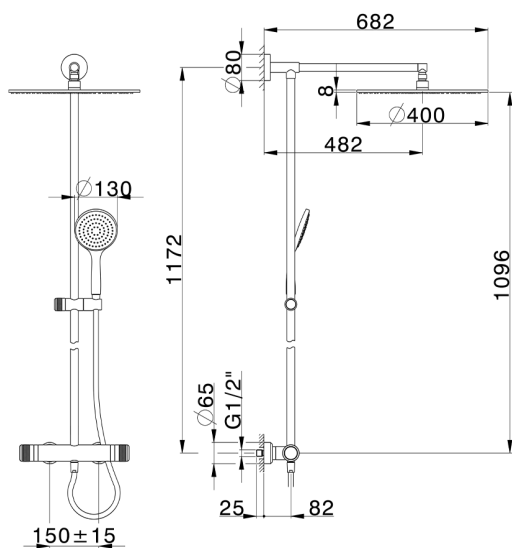

## 2-function Thermostatic shower set CHRONOS\_CRC78010

MODEL **CRC78010**

2-function Thermostatic shower set, 2-outlet devia stop, not adjustable column, sliding handshower holder, 130 mm ABS Emotion one spray handshower, D.400 mm 8 mm Brass thick round showerhead, 150 cm SUPREME smooth flexible hose

### CHARACTERISTICS

Cartridge Spare Parts **22.04A.AR - ZZ97279004**

**Argo 2 (long filter) Thermostatic Valve**

#### DeviaStop

The Huber Devia Stop technology allows to adjust the water flow and to direct it to the selected output point (overhead soaker, hand shower, etc).