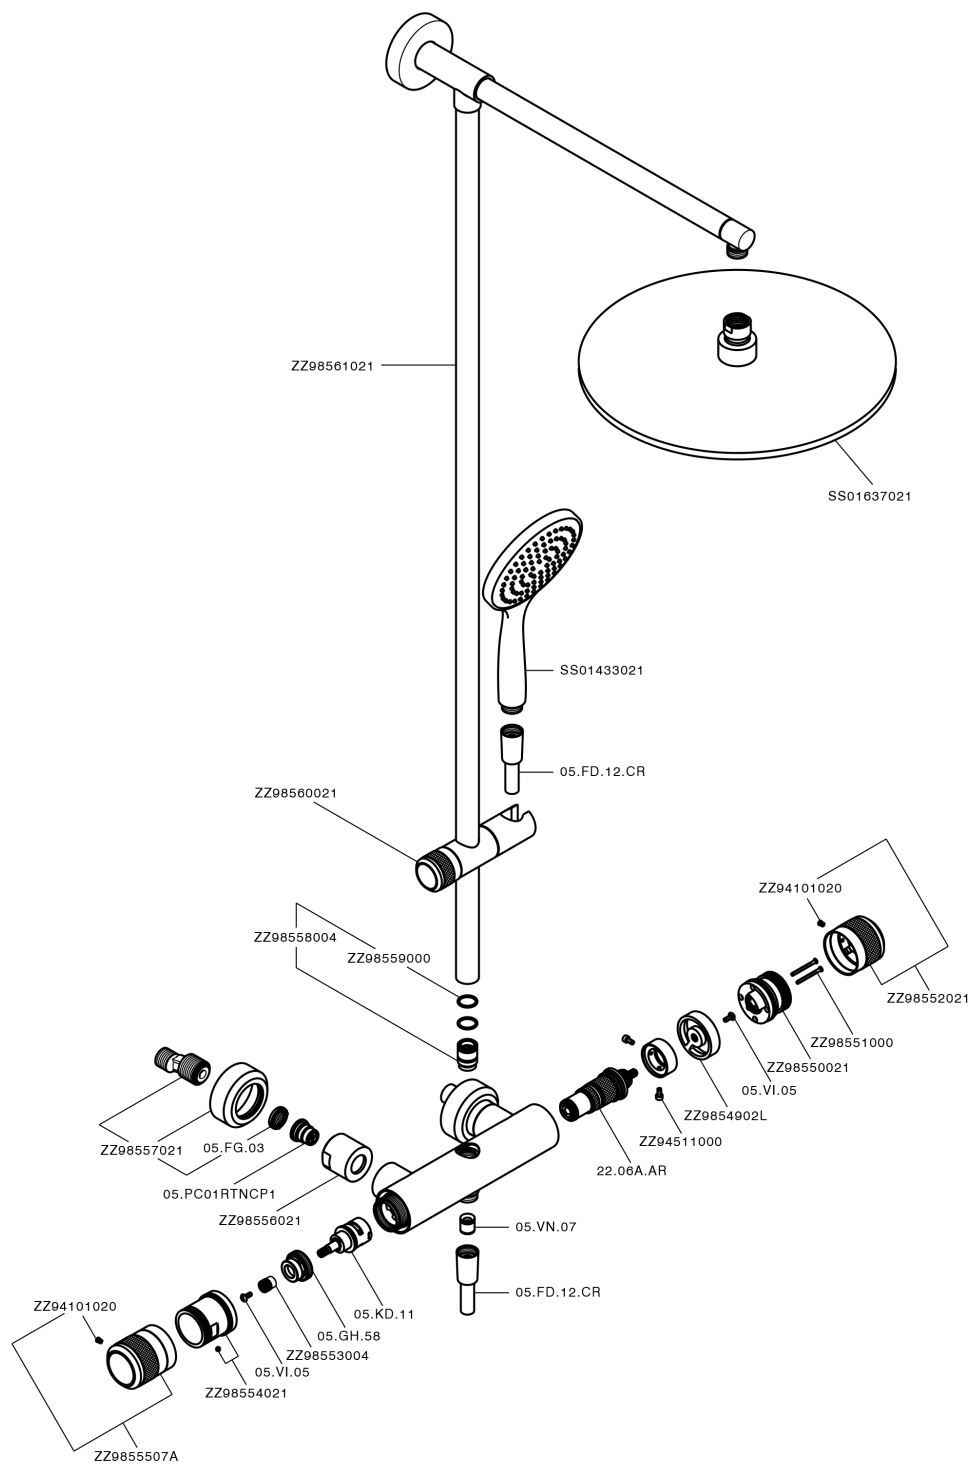

2-function Thermostatic shower set CHRONOS_CRC78010

CRC78010

<https://en.huberitalia.com/2-function-thermostatic-shower-set-chronos-crc78010>

2024-10-22