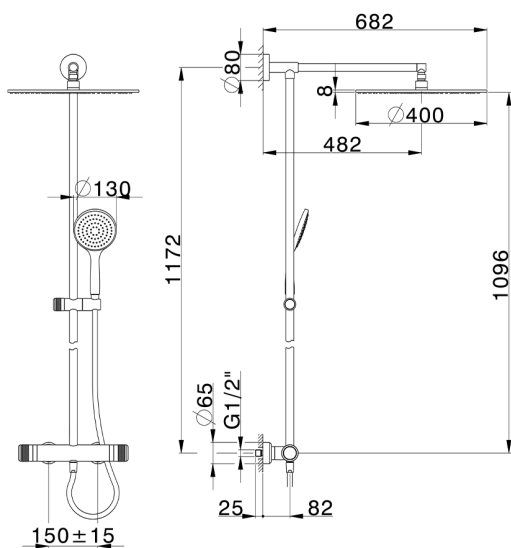

## 2-function Thermostatic shower set CHRONOS\_CRC78010

MODEL **CRC78010**

2-function Thermostatic shower set, 2-outlet devia stop, not adjustable column, sliding handshower holder, 130 mm ABS Emotion one spray handshower, D.400 mm 8 mm Brass thick round showerhead, 150 cm SUPREME smooth flexible hose

### CHARACTERISTICS

Cartridge Spare Parts **22.04A.AR - ZZ97279004**

**Argo 2 (long filter) Thermostatic Valve**

#### DeviaStop

The Huber Devia Stop technology allows to adjust the water flow and to direct it to the selected output point (overhead soaker, hand shower, etc).