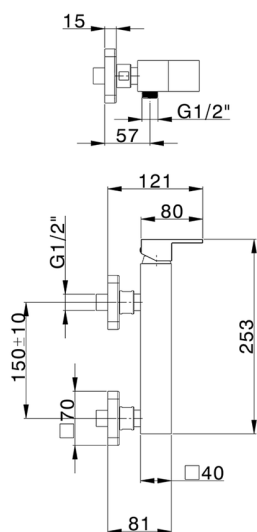

Single lever shower mixer NUOVA EGO_NE000444

MODEL **NE000444**

Single lever shower mixer, without shower set, 1/2" M flexible connection

AVAILABLE FINISHINGS

-  **21** 21 Chrome
-  **2F** 2F Brushed Nickel
-  **40** 40 Matt Black
-  **4Q** 4Q Matt White

CHARACTERISTICS

Cartridge Spare Parts **ZZ97179000**

35 mm Cartridge

2024-09-19