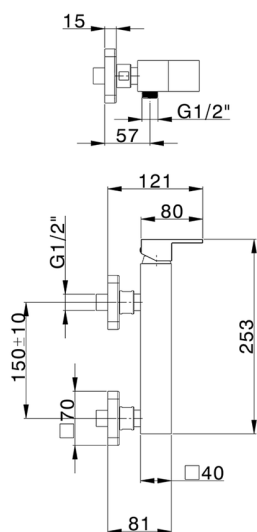

## Single lever shower mixer NUOVA EGO\_NE000444

MODEL **NE000444**

Single lever shower mixer, without shower set, 1/2" M flexible connection

### CHARACTERISTICS

Cartridge Spare Parts **ZZ97179000**

**35 mm Cartridge**

2024-09-19