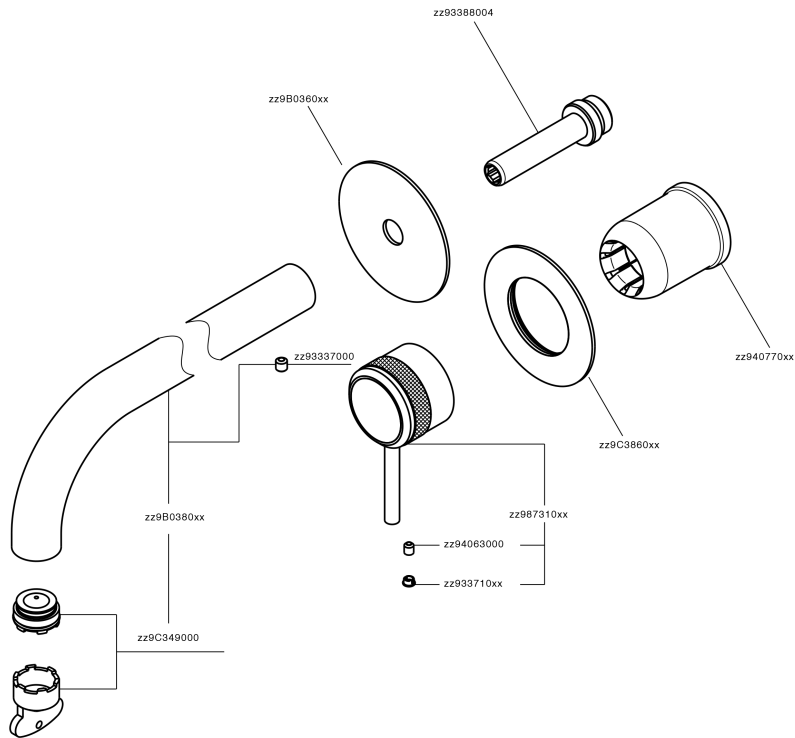

Exposed part for single lever washbasin valve CHRONOS_CR00551D

CR00551D

<https://en.huberitalia.com/exposed-part-for-single-lever-washbasin-valve-chronos-cr00551d>

Concealed single lever washbasin mixer Easy-Box CONCEALED_ZB002450

ZB002450

<https://en.huberitalia.com/concealed-single-lever-washbasin-mixer-easy-box-concealed-zb002450>

2026-06-10