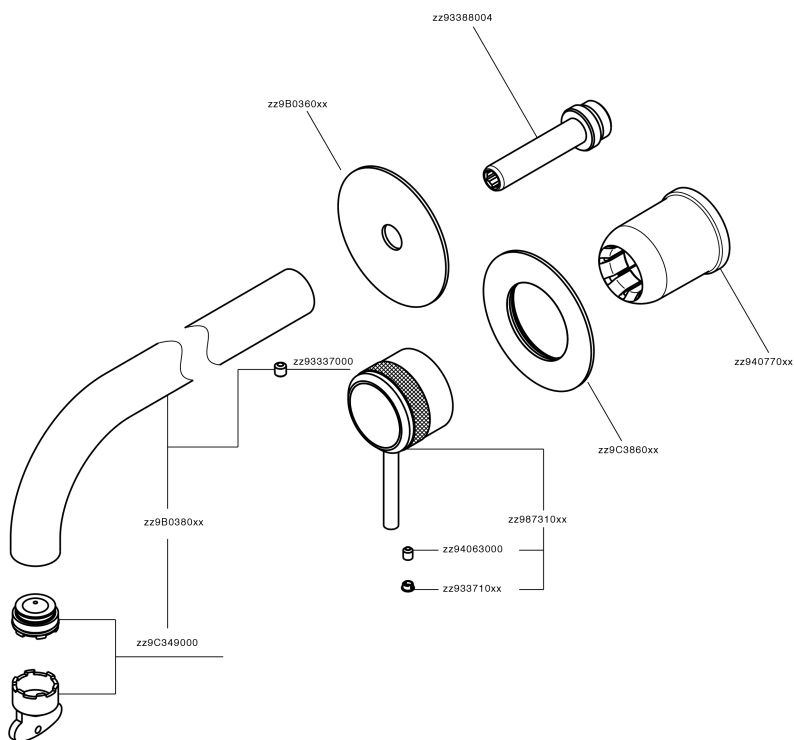

Exposed part for single lever washbasin valve CHRONOS_CR00551D

CR00551D

<https://en.huberitalia.com/exposed-part-for-single-lever-washbasin-valve-chronos-cr00551d>

Concealed single lever washbasin mixer Easy-Box CONCEALED_ZB002450

ZB002450

<https://en.huberitalia.com/concealed-single-lever-washbasin-mixer-easy-box-concealed-zb002450>

2026-02-24