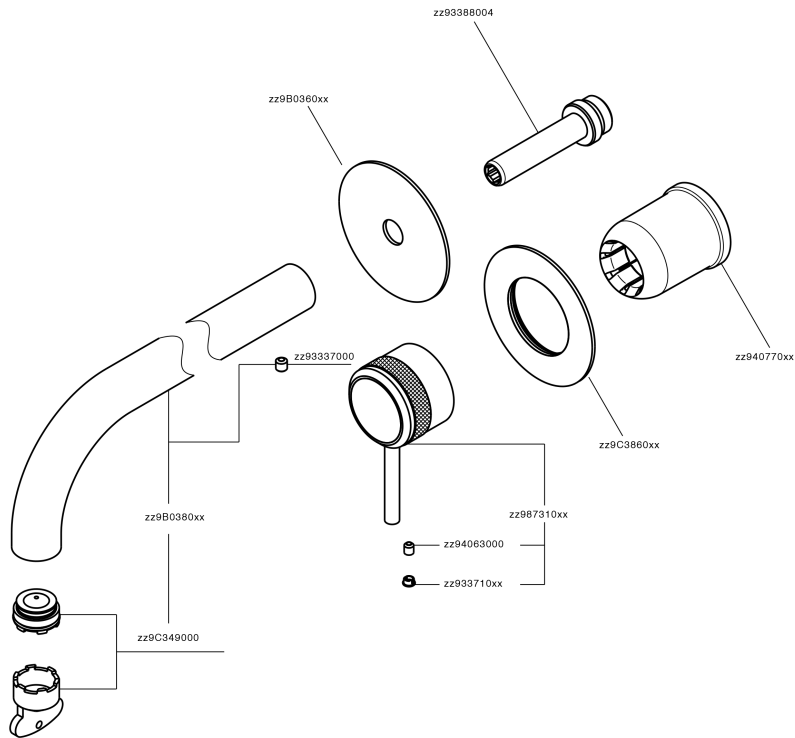

## Exposed part for single lever washbasin valve CHRONOS\_CR00551D

CR00551D

<https://en.huberitalia.com/exposed-part-for-single-lever-washbasin-valve-chronos-cr00551d>

## Concealed single lever washbasin mixer Easy-Box CONCEALED\_ZB002450

ZB002450

<https://en.huberitalia.com/concealed-single-lever-washbasin-mixer-easy-box-concealed-zb002450>

2026-04-06