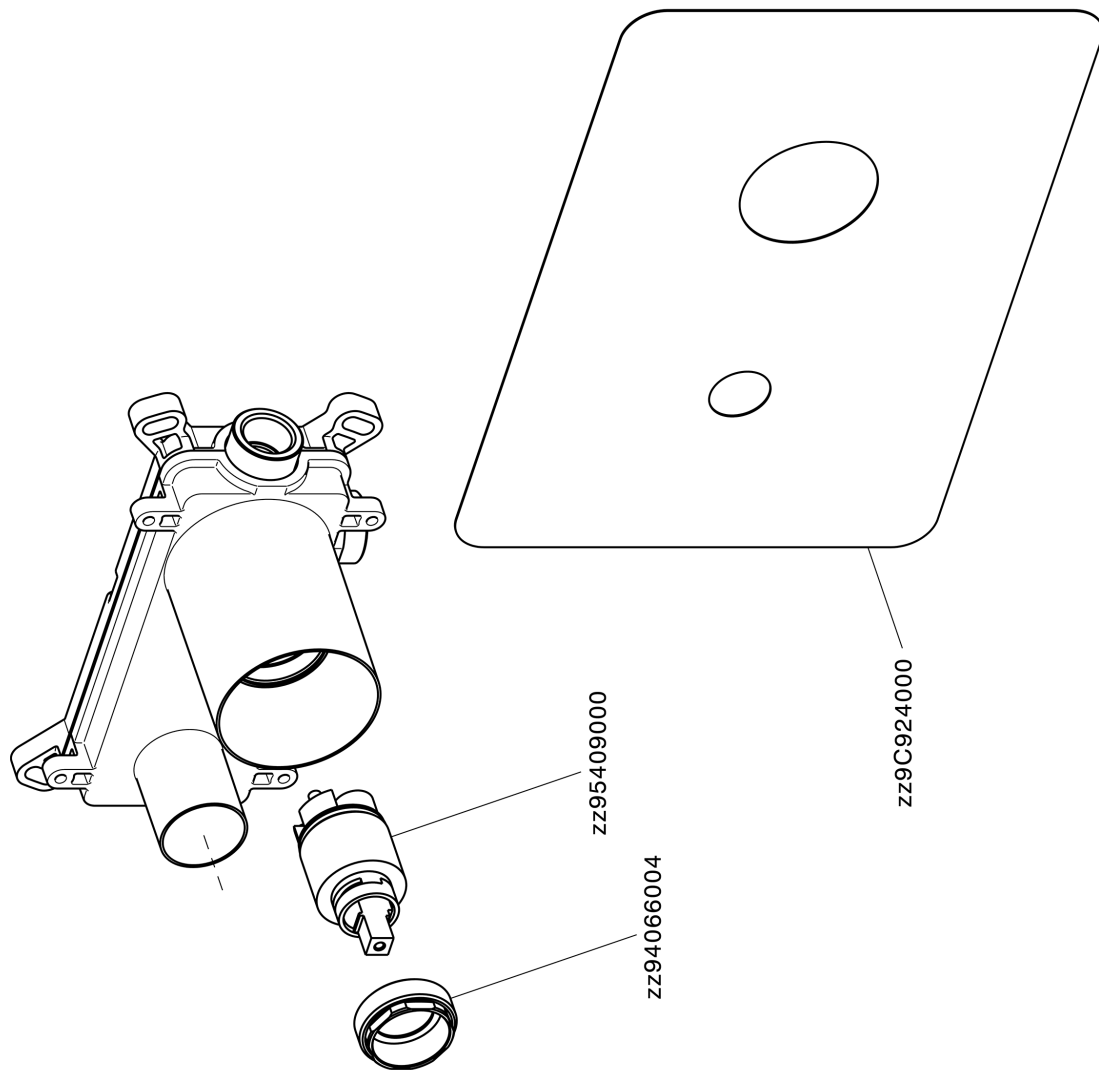

Exposed part for single lever washbasin valve CHRONOS_CR00551D

CR00551D

<https://en.huberitalia.com/exposed-part-for-single-lever-washbasin-valve-chronos-cr00551d>

Concealed single lever washbasin mixer Easy-Box CONCEALED_ZB002450

ZB002450

<https://en.huberitalia.com/concealed-single-lever-washbasin-mixer-easy-box-concealed-zb002450>

2026-06-10