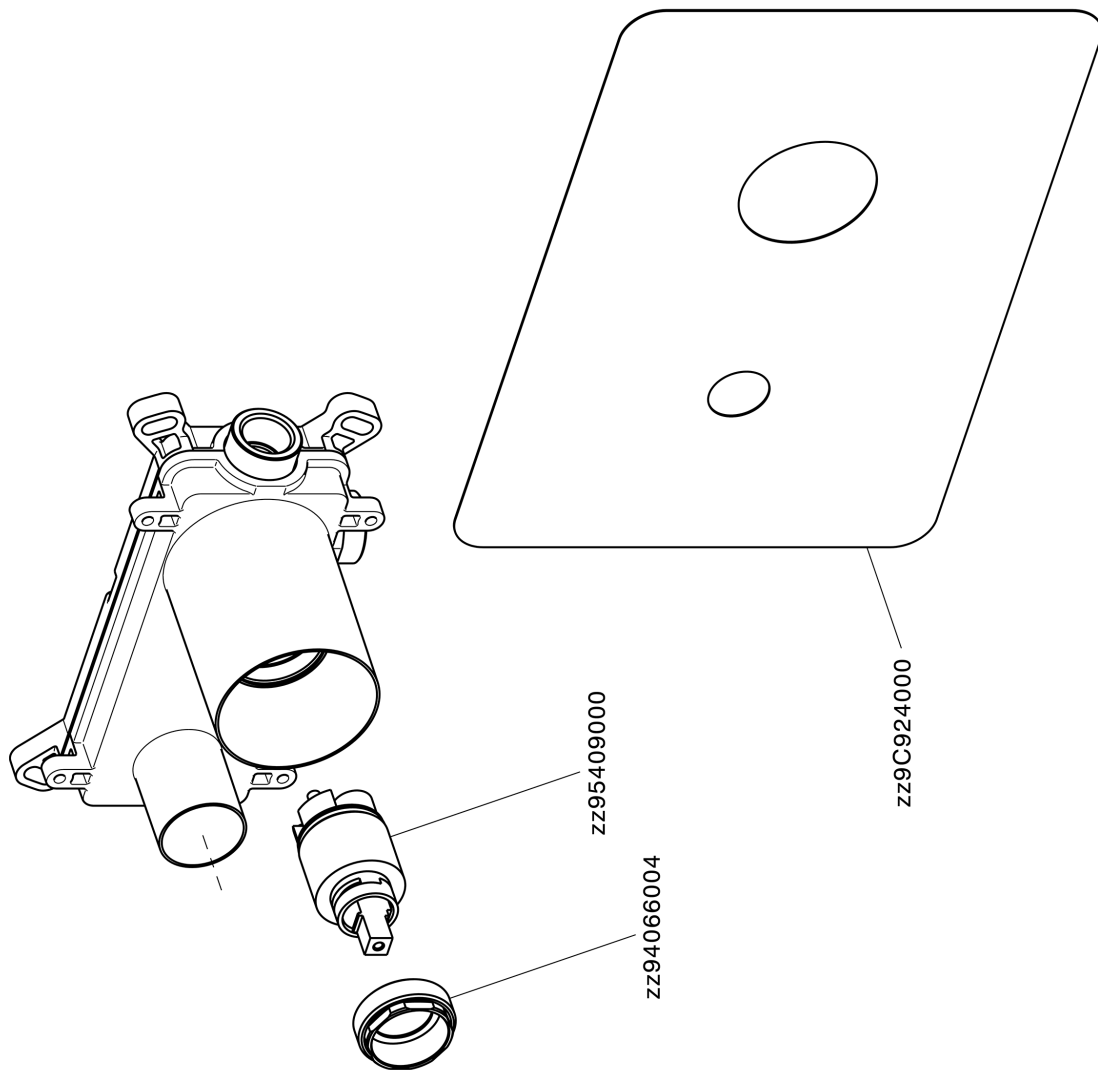

Exposed part for single lever washbasin valve CHRONOS_CR00551D

CR00551D

<https://en.huberitalia.com/exposed-part-for-single-lever-washbasin-valve-chronos-cr00551d>

Concealed single lever washbasin mixer Easy-Box CONCEALED_ZB002450

ZB002450

<https://en.huberitalia.com/concealed-single-lever-washbasin-mixer-easy-box-concealed-zb002450>

2026-02-24