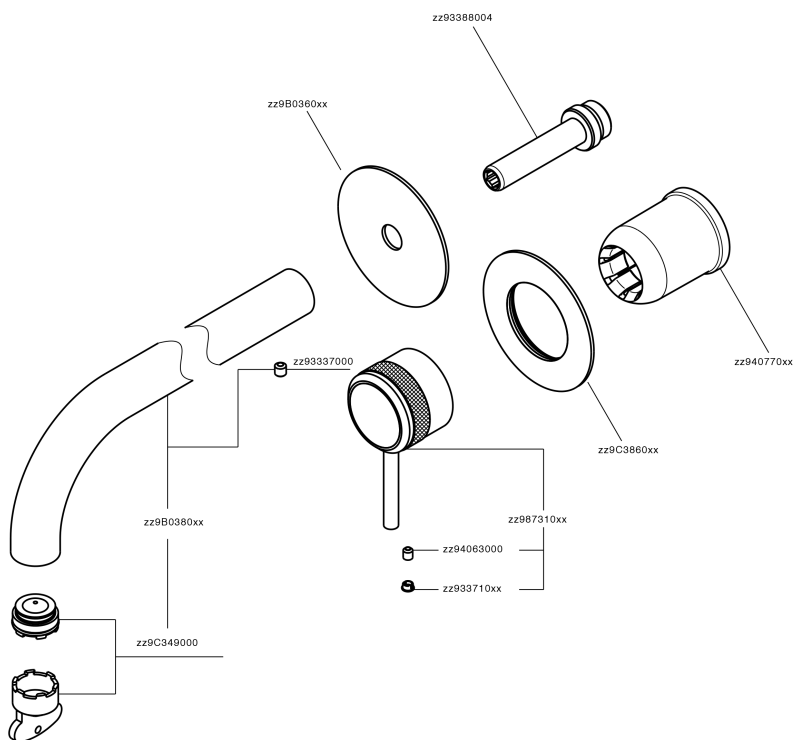

## Exposed part for single lever washbasin valve CHRONOS\_CR00551D

MODEL **CR00551D**

Exposed part for single lever washbasin valve, without concealed part, spout L.200 mm, for item Easy-Box ZB002450 and art. ZB025510

## Exposed part for single lever washbasin valve CHRONOS\_CR00551D

CR00551D

<https://en.huberitalia.com/exposed-part-for-single-lever-washbasin-valve-chronos-cr00551d>

## Concealed single lever washbasin mixer Easy-Box CONCEALED\_ZB002450

MODEL **ZB002450**

Concealed single lever washbasin mixer  
Easy-Box, with protection guard box, without trim kit

AVAILABLE FINISHINGS

### DeviaStop

The Huber Devia Stop technology allows to adjust the water flow and to direct it to the selected output point (overhead soaker, hand shower, etc).

2026-02-24