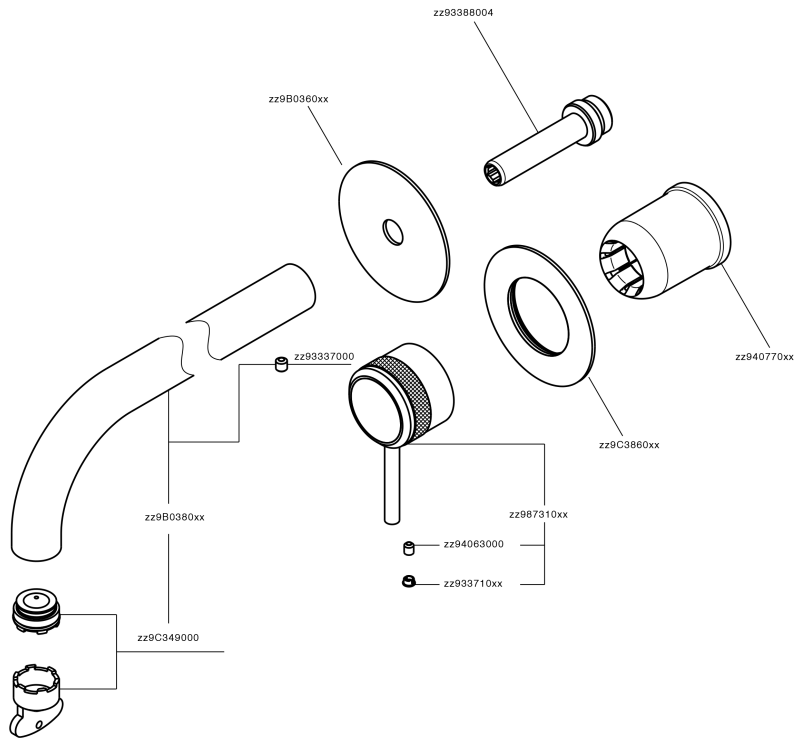

## Exposed part for single lever washbasin valve CHRONOS\_CR00551D

MODEL **CR00551D**

Exposed part for single lever washbasin valve, without concealed part, spout L.200 mm, for item Easy-Box ZB002450 and art. ZB025510

## Exposed part for single lever washbasin valve CHRONOS\_CR00551D

CR00551D

<https://en.huberitalia.com/exposed-part-for-single-lever-washbasin-valve-chronos-cr00551d>

CHARACTERISTICS

Installation	<b>Concealed</b>
Cartridge Spare Parts	<b>ZZ95409000</b>
<b>35 mm Cartridge</b>	
Concealed	<b>1</b>

Piastra/Plate/Plaque/Platte/Placa

2-3mm: XX 56-76

10mm: XX 48-68

### DeviaStop

The Huber Devia Stop technology allows to adjust the water flow and to direct it to the selected output point (overhead soaker, hand shower, etc).

2026-04-06