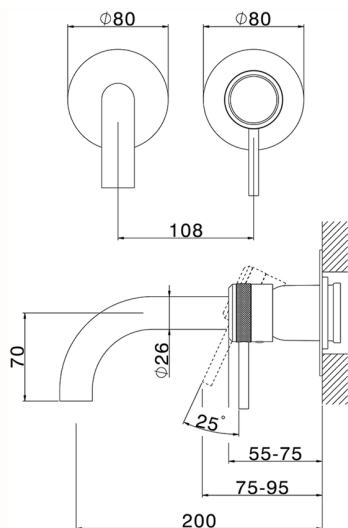

CHARACTERISTICS

Installation **Concealed**
Required concealed parts **ZB002450**