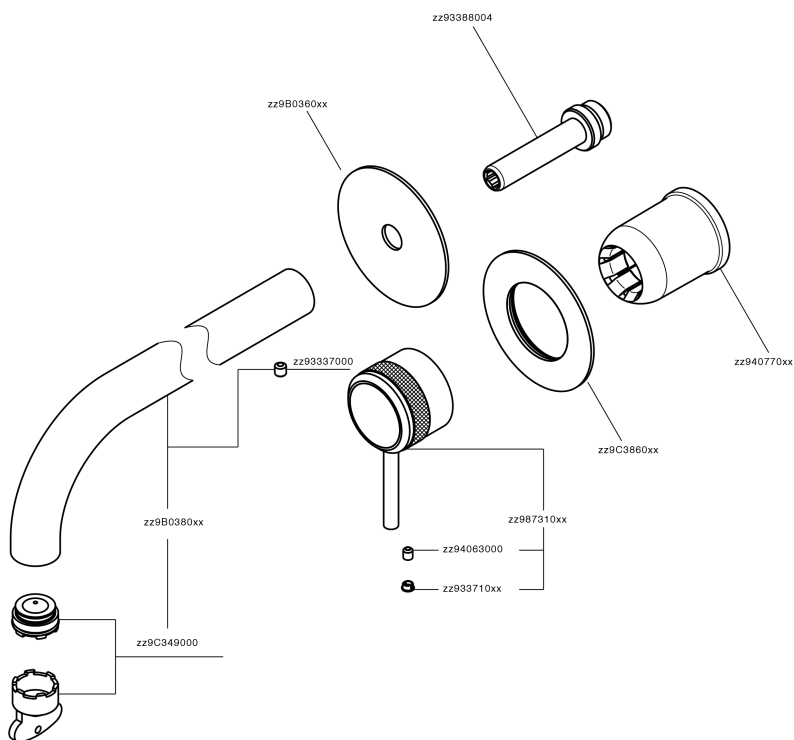

Exposed part for single lever washbasin valve CHRONOS_CR00551D

CR00551D

<https://en.huberitalia.com/exposed-part-for-single-lever-washbasin-valve-chronos-cr00551d>

Concealed single lever washbasin mixer Easy-Box CONCEALED_ZB002450

ZB002450

<https://en.huberitalia.com/concealed-single-lever-washbasin-mixer-easy-box-concealed-zb002450>

2026-04-08