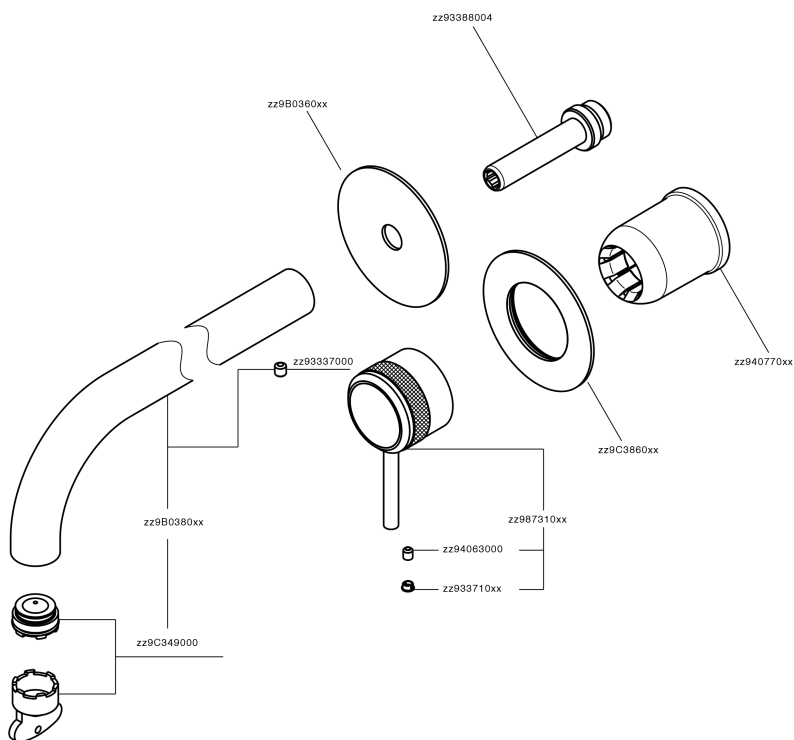

Exposed part for single lever washbasin valve CHRONOS_CR00551D

CR00551D

<https://en.huberitalia.com/exposed-part-for-single-lever-washbasin-valve-chronos-cr00551d>

Concealed single lever washbasin mixer Easy-Box CONCEALED_ZB002450

ZB002450

<https://en.huberitalia.com/concealed-single-lever-washbasin-mixer-easy-box-concealed-zb002450>

2026-04-28