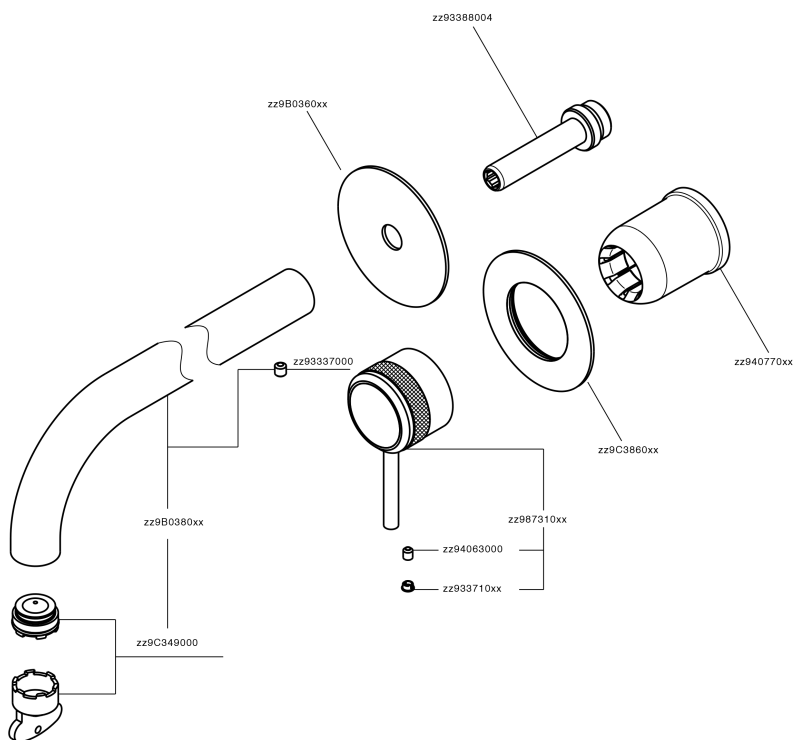

## Exposed part for single lever washbasin valve CHRONOS\_CR00551D

CR00551D

<https://en.huberitalia.com/exposed-part-for-single-lever-washbasin-valve-chronos-cr00551d>

## Concealed single lever washbasin mixer Easy-Box CONCEALED\_ZB002450

ZB002450

<https://en.huberitalia.com/concealed-single-lever-washbasin-mixer-easy-box-concealed-zb002450>

2026-06-10