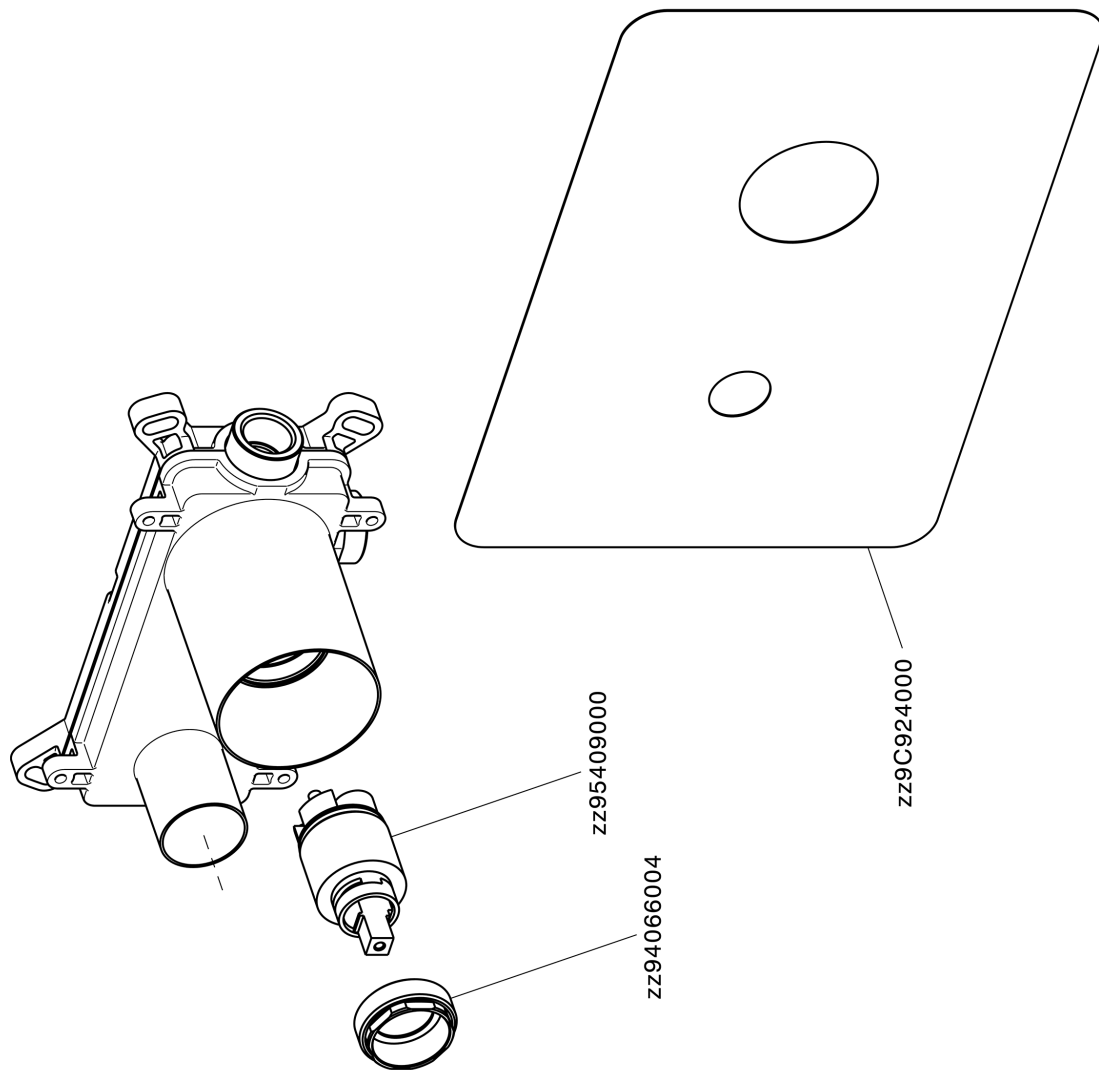

Exposed part for single lever washbasin valve CHRONOS_CR00551D

CR00551D

<https://en.huberitalia.com/exposed-part-for-single-lever-washbasin-valve-chronos-cr00551d>

Concealed single lever washbasin mixer Easy-Box CONCEALED_ZB002450

ZB002450

<https://en.huberitalia.com/concealed-single-lever-washbasin-mixer-easy-box-concealed-zb002450>

2026-04-08