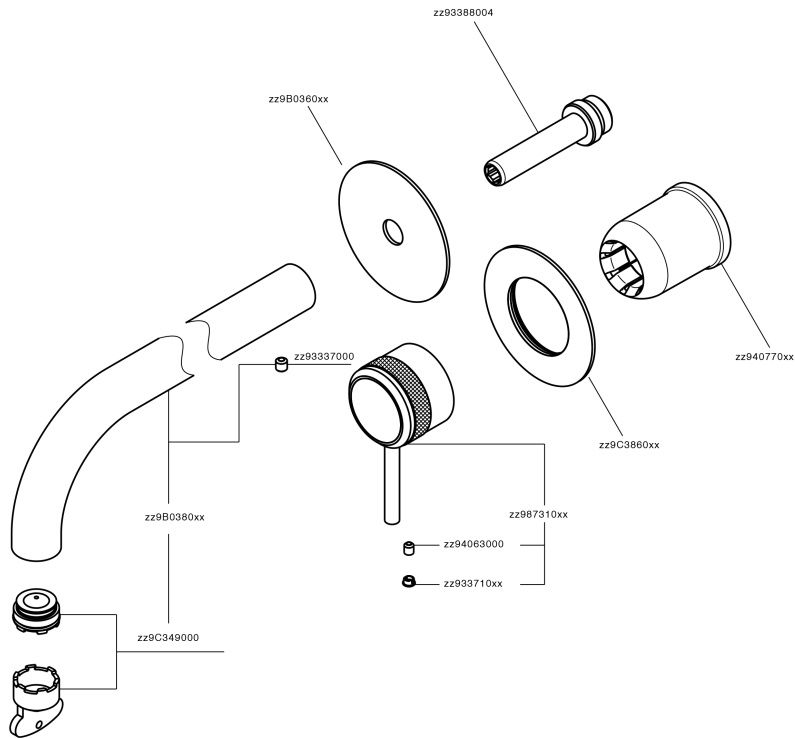

## Exposed part for single lever washbasin valve CHRONOS\_CR00551D

MODEL **CR00551D**

Exposed part for single lever washbasin valve, without concealed part, spout L.200 mm, for item Easy-Box ZB002450 and art. ZB025510

## Exposed part for single lever washbasin valve CHRONOS\_CR00551D

CR00551D

<https://en.huberitalia.com/exposed-part-for-single-lever-washbasin-valve-chronos-cr00551d>

CHARACTERISTICS

Installation	<b>Concealed</b>
Cartridge Spare Parts	<b>ZZ95409000</b>
<b>35 mm Cartridge</b>	
Concealed	<b>1</b>

Piastra/Plate/Plaque/Platte/Placa

2-3mm: XX 56-76

10mm: XX 48-68

### DeviaStop

The Huber Devia Stop technology allows to adjust the water flow and to direct it to the selected output point (overhead soaker, hand shower, etc).

2026-05-19