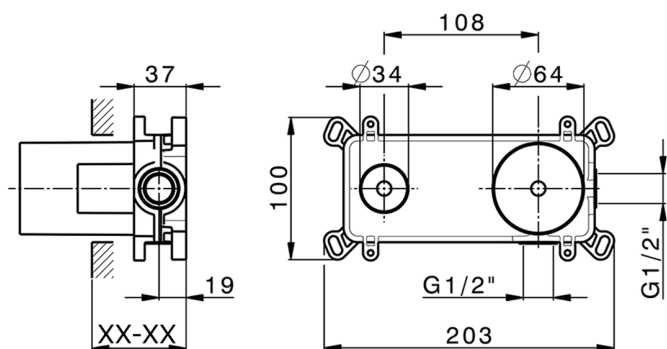

## Concealed single lever washbasin mixer Easy-Box CONCEALED\_ZB002450

MODEL **ZB002450**

Concealed single lever washbasin mixer  
Easy-Box, with protection guard box, without trim kit

AVAILABLE FINISHINGS

CHARACTERISTICS

Installation	<b>Concealed</b>
Cartridge Spare Parts	<b>ZZ95409000</b>
<b>35 mm Cartridge</b>	
Concealed	<b>1</b>

Piastra/Plate/Plaque/Platte/Placa

2-3mm: XX 56-76

10mm: XX 48-68