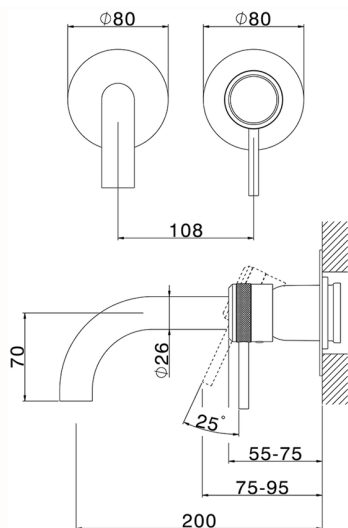

Exposed part for single lever washbasin valve CHRONOS_CR00551D

MODEL **CR00551D**

Exposed part for single lever washbasin valve, without concealed part, spout L.200 mm, for item Easy-Box ZB002450 and art. ZB025510

AVAILABLE FINISHINGS

-  **21** 21 Chrome
-  **2F** 2F Brushed Nickel
-  **2Q** 2Q Black Titanium

CHARACTERISTICS

Installation **Concealed**
 Required concealed parts **ZB002450**

Exposed part for single lever washbasin valve CHRONOS_CR00551D

CR00551D

<https://en.huberitalia.com/exposed-part-for-single-lever-washbasin-valve-chronos-cr00551d>

Concealed single lever washbasin mixer Easy-Box CONCEALED_ZB002450

MODEL **ZB002450**

Concealed single lever washbasin mixer
Easy-Box, with protection guard box, without trim kit

AVAILABLE FINISHINGS

CHARACTERISTICS

Installation	Concealed
Cartridge Spare Parts	ZZ95409000
35 mm Cartridge	
Concealed	1

Piastra/Plate/Plaque/Platte/Placa

2-3mm: XX 56-76

10mm: XX 48-68

DeviaStop

The Huber Devia Stop technology allows to adjust the water flow and to direct it to the selected output point (overhead soaker, hand shower, etc).