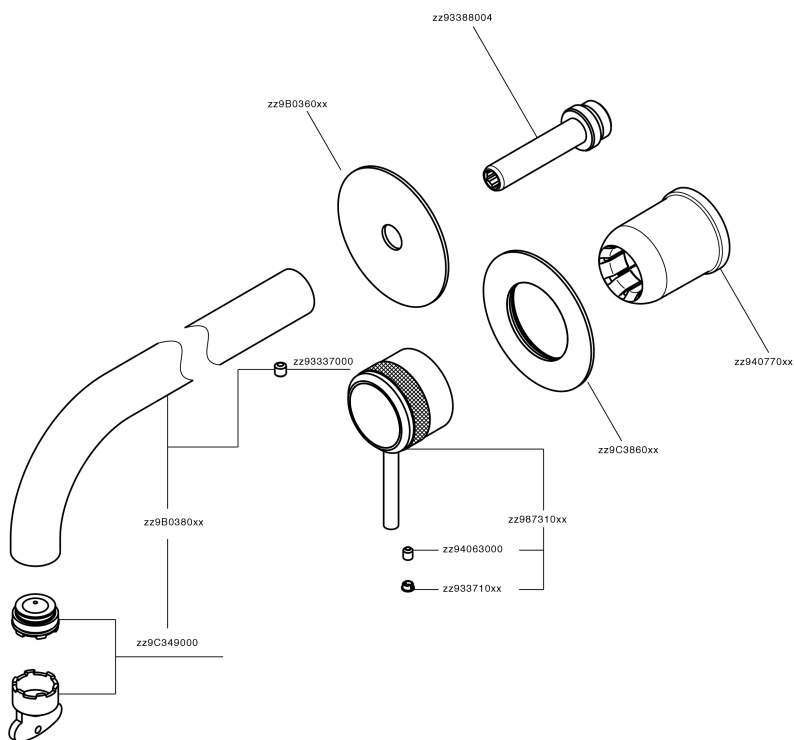

Exposed part for single lever washbasin valve CHRONOS_CR00551D

MODEL **CR00551D**

Exposed part for single lever washbasin valve, without concealed part, spout L.200 mm, for item Easy-Box ZB002450 and art. ZB025510

AVAILABLE FINISHINGS

-  **21** 21 Chrome
-  **2F** 2F Brushed Nickel
-  **2Q** 2Q Black Titanium

CHARACTERISTICS

Installation **Concealed**
 Required concealed parts **ZB002450**

Exposed part for single lever washbasin valve CHRONOS_CR00551D

CR00551D

<https://en.huberitalia.com/exposed-part-for-single-lever-washbasin-valve-chronos-cr00551d>

Concealed single lever washbasin mixer Easy-Box CONCEALED_ZB002450

MODEL **ZB002450**

Concealed single lever washbasin mixer
Easy-Box, with protection guard box, without trim kit

AVAILABLE FINISHINGS

CHARACTERISTICS

Installation	Concealed
Cartridge Spare Parts	ZZ95409000
35 mm Cartridge	
Concealed	1

Piastra/Plate/Plaque/Platte/Placa

2-3mm: XX 56-76

10mm: XX 48-68

DeviaStop

The Huber Devia Stop technology allows to adjust the water flow and to direct it to the selected output point (overhead soaker, hand shower, etc).