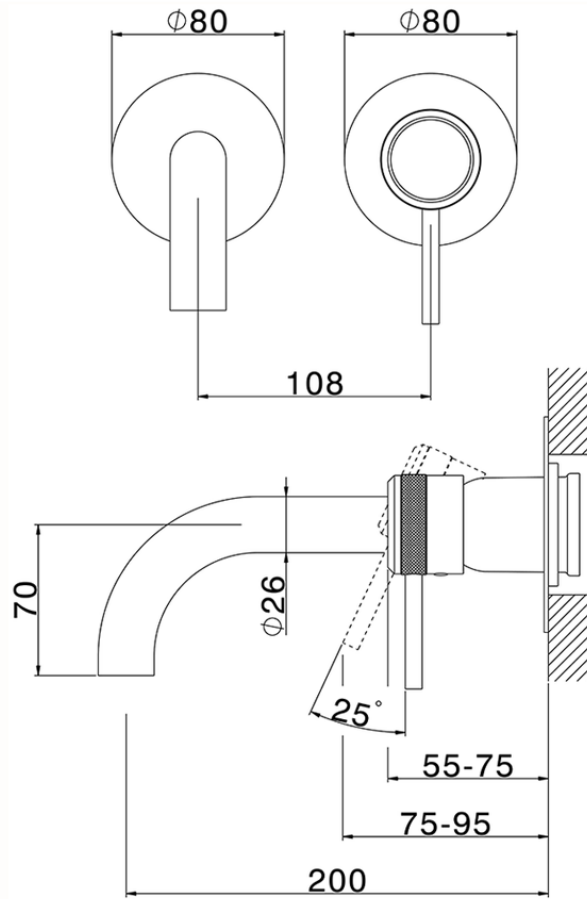

## Exposed part for single lever washbasin valve CHRONOS\_CR00551D

CR00551D

<https://en.huberitalia.com/exposed-part-for-single-lever-washbasin-valve-chronos-cr00551d>

Piastra/Plate/Plaque/Platte/Placa

2-3mm: XX 56-76

10mm: XX 48-68