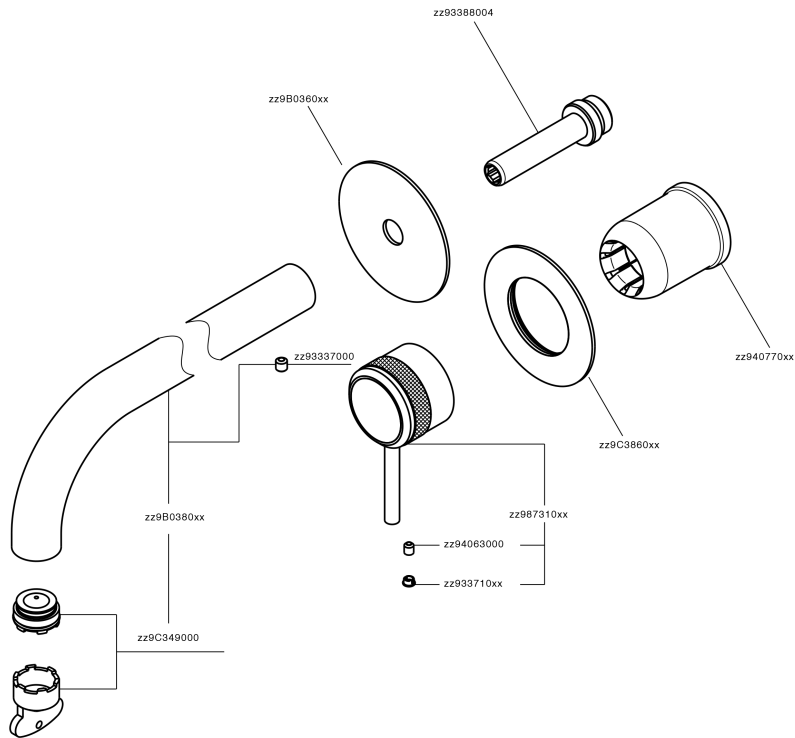

## Exposed part for single lever washbasin valve CHRONOS\_CR00551D

CR00551D

<https://en.huberitalia.com/exposed-part-for-single-lever-washbasin-valve-chronos-cr00551d>

## Concealed single lever washbasin mixer Easy-Box CONCEALED\_ZB002450

ZB002450

<https://en.huberitalia.com/concealed-single-lever-washbasin-mixer-easy-box-concealed-zb002450>

2026-04-05