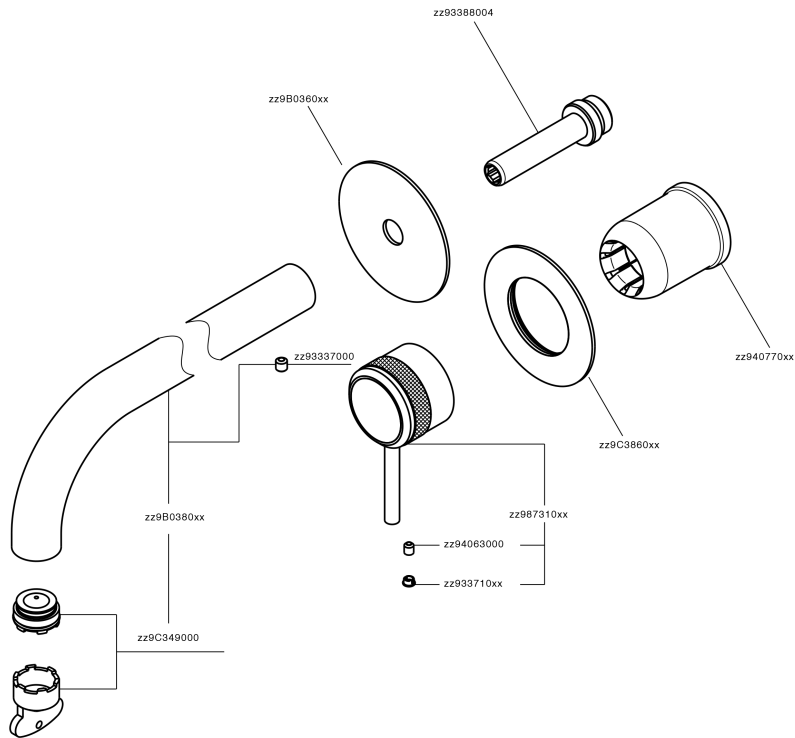

## Exposed part for single lever washbasin valve CHRONOS\_CR00551D

CR00551D

<https://en.huberitalia.com/exposed-part-for-single-lever-washbasin-valve-chronos-cr00551d>

## Concealed single lever washbasin mixer Easy-Box CONCEALED\_ZB002450

ZB002450

<https://en.huberitalia.com/concealed-single-lever-washbasin-mixer-easy-box-concealed-zb002450>

2026-06-13