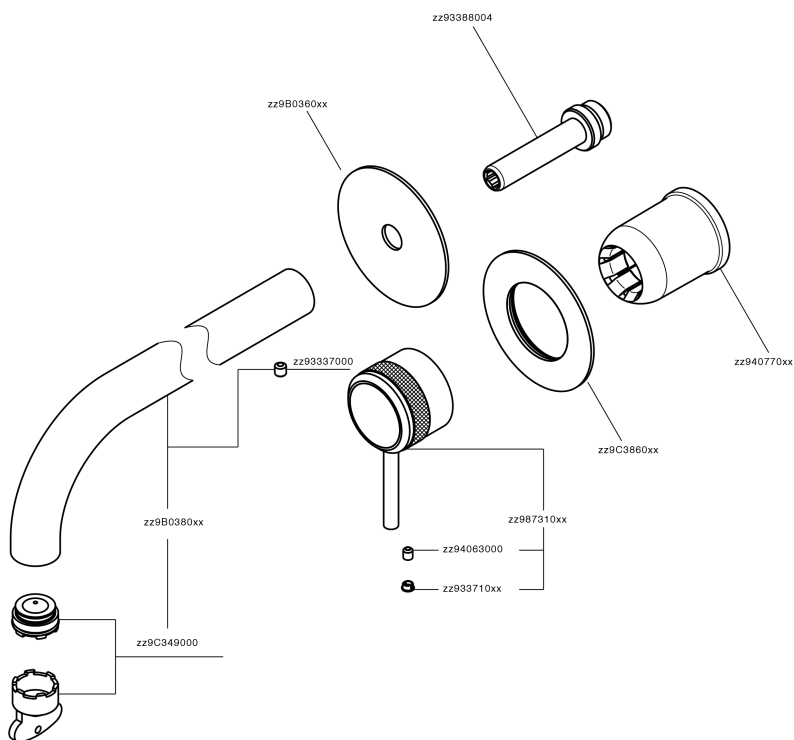

## Exposed part for single lever washbasin valve CHRONOS\_CR00551D

CR00551D

<https://en.huberitalia.com/exposed-part-for-single-lever-washbasin-valve-chronos-cr00551d>

## Concealed single lever washbasin mixer Easy-Box CONCEALED\_ZB002450

ZB002450

<https://en.huberitalia.com/concealed-single-lever-washbasin-mixer-easy-box-concealed-zb002450>

2026-05-19