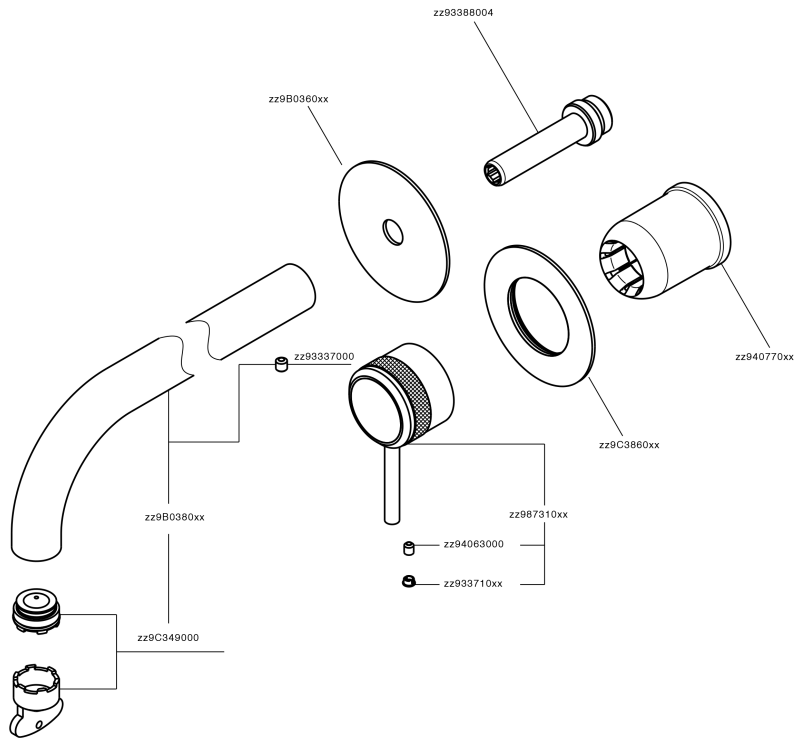

## Exposed part for single lever washbasin valve CHRONOS\_CR00551D

MODEL **CR00551D**

Exposed part for single lever washbasin valve, without concealed part, spout L.200 mm, for item Easy-Box ZB002450 and art. ZB025510

## Exposed part for single lever washbasin valve CHRONOS\_CR00551D

CR00551D

<https://en.huberitalia.com/exposed-part-for-single-lever-washbasin-valve-chronos-cr00551d>

Piastra/Plate/Plaque/Platte/Placa

2-3mm: XX 56-76

10mm: XX 48-68

### DeviaStop

The Huber Devia Stop technology allows to adjust the water flow and to direct it to the selected output point (overhead soaker, hand shower, etc).

2026-06-13