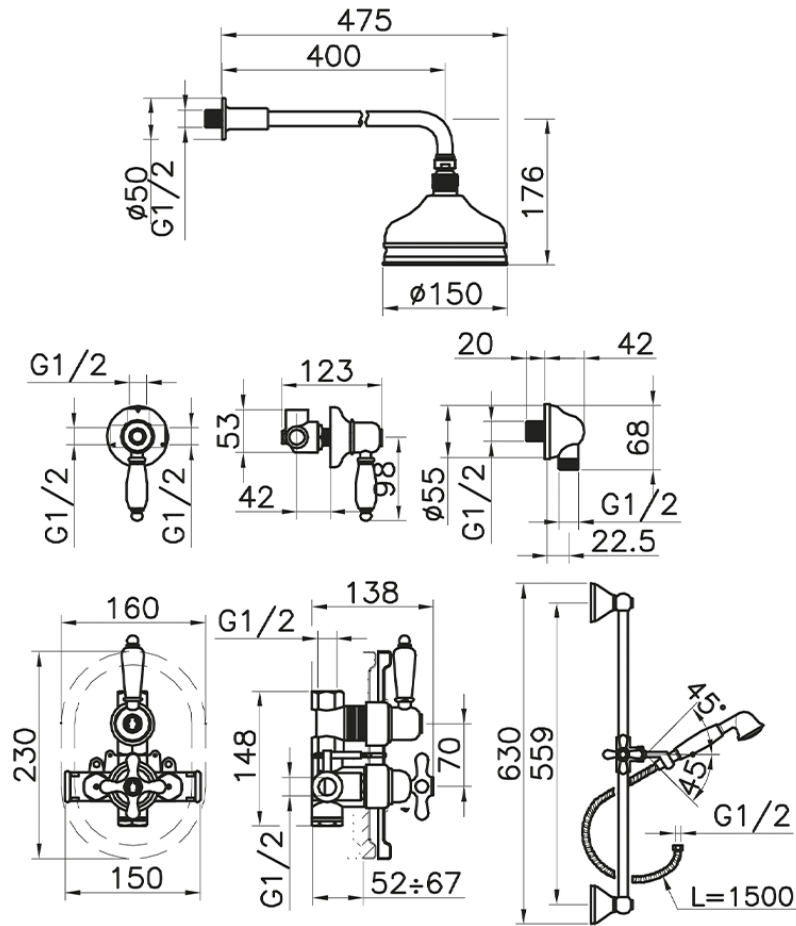

Concealed thermostatic shower mixer CROISSETTE_912.CS01H.

912.CS01H.

<https://en.huberitalia.com/concealed-thermostatic-shower-mixer-croisette-912-cs01h>

2024-12-19