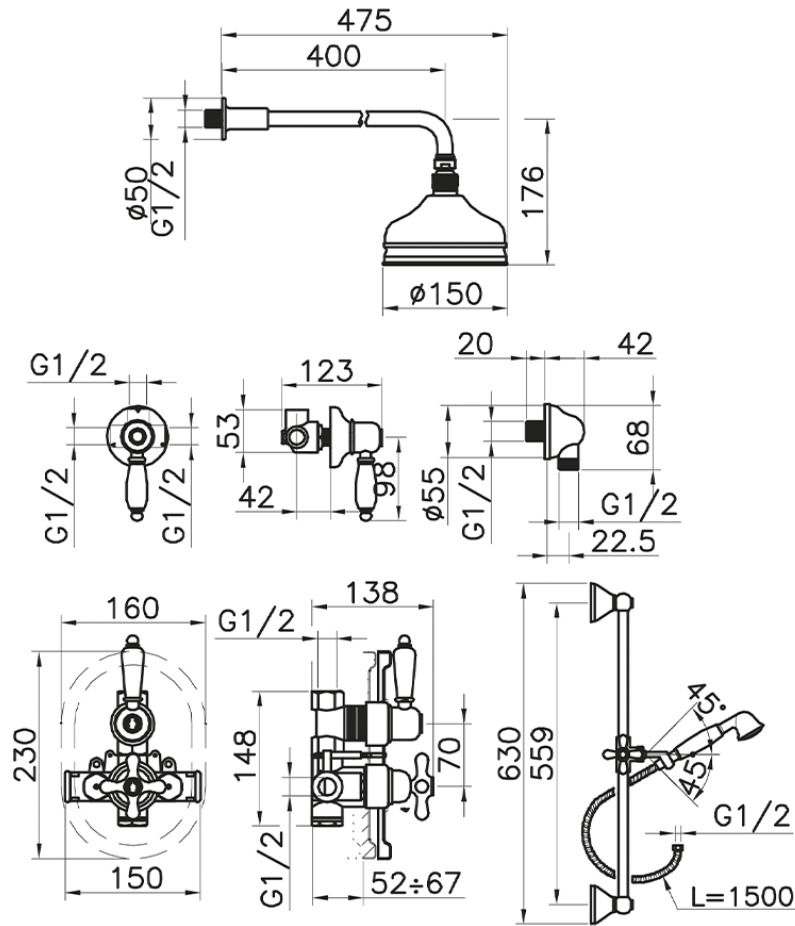

Concealed thermostatic shower mixer CROISETTE_912.CS01H.

912.CS01H.

<https://en.huberitalia.com/concealed-thermostatic-shower-mixer-croisette-912-cs01h>

2024-12-18