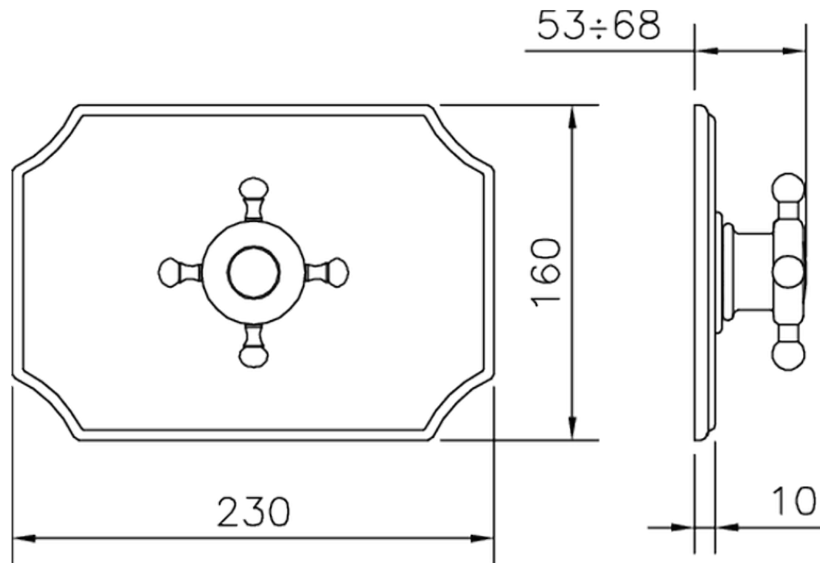

## Exposed part for concealed thermo.shower valve VICTORIAN\_VT007200

VT007200

<https://en.huberitalia.com/exposed-part-for-concealed-thermo-shower-valve-victorian-vt007200>

ZB007201

<https://en.huberitalia.com/1-2-concealed-thermostatic-shower-valve-concealed-zb007201>