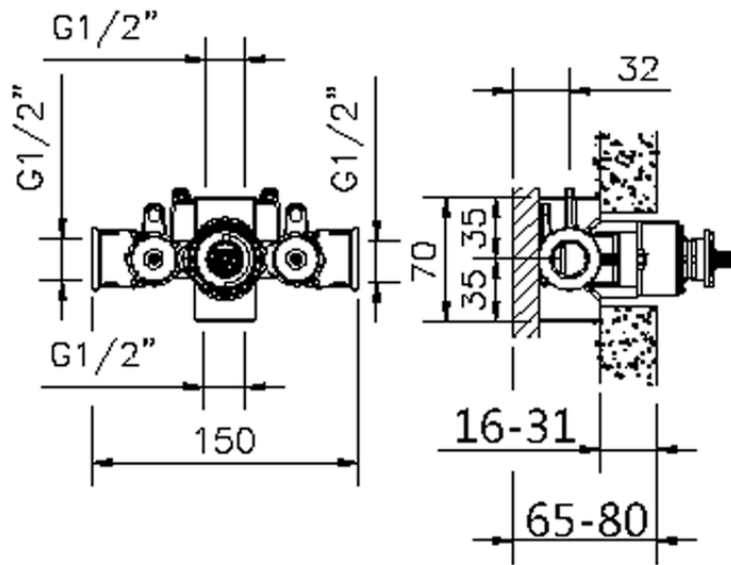

## Exposed part for concealed thermo.shower valve VICTORIAN\_VT007200

VT007200

<https://en.huberitalia.com/exposed-part-for-concealed-thermo-shower-valve-victorian-vt007200>

ZB007201

<https://en.huberitalia.com/1-2-concealed-thermostatic-shower-valve-concealed-zb007201>