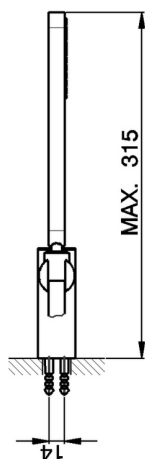

AVAILABLE FINISHINGS

- **21** 21 Chrome
- **2B** 2B Polished Nickel
- **2F** 2F Brushed Nickel
- **40** 40 Matt Black
- **4Q** 4Q Matt White