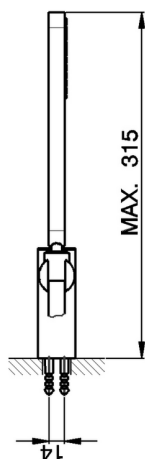

Levity shower set SHOWER_SS018150

MODEL **SS018150**

Levity shower set, Wall mounted adjustable handshower bracket, ABS minimalistic one spray handshower, 150 cm SUPREME smooth flexible hose

AVAILABLE FINISHINGS

-  **21** 21 Chrome
-  **2B** 2B Polished Nickel
-  **2F** 2F Brushed Nickel
-  **40** 40 Matt Black
-  **4Q** 4Q Matt White

CHARACTERISTICS

2024-11-15