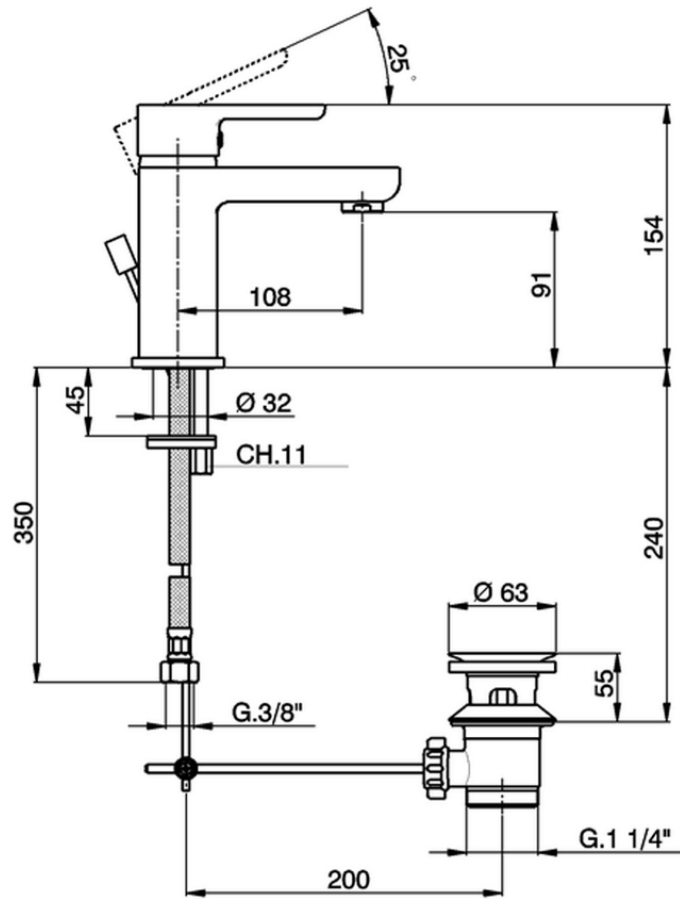

Single lever washbasin mixer SOFT_SF000490

SF000490

<https://en.huberitalia.com/single-lever-washbasin-mixer-soft-sf000490>

2026-06-27