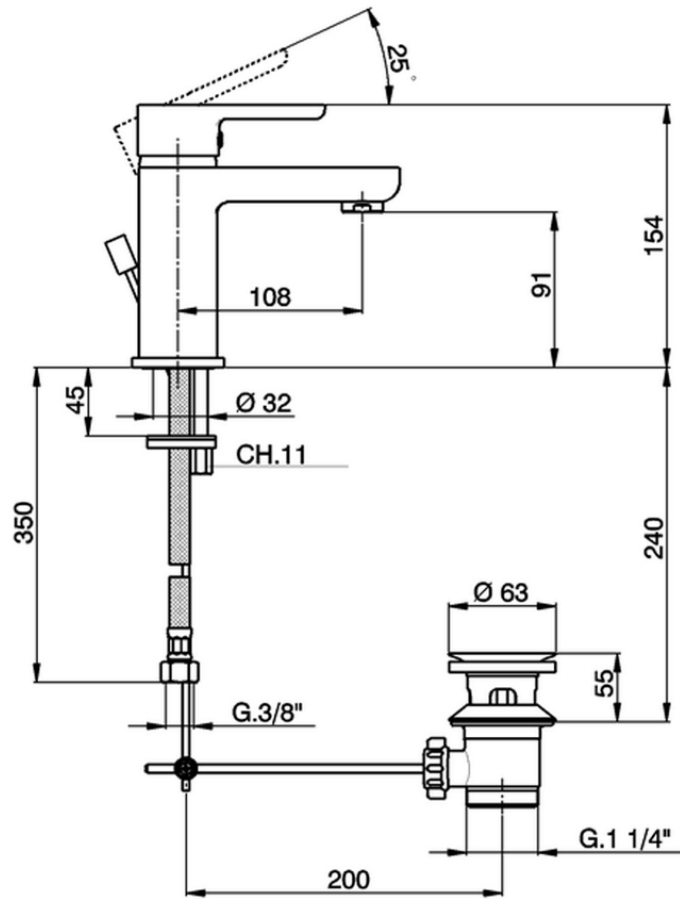

Single lever washbasin mixer SOFT_SF000490

SF000490

<https://en.huberitalia.com/single-lever-washbasin-mixer-soft-sf000490>

2026-04-06