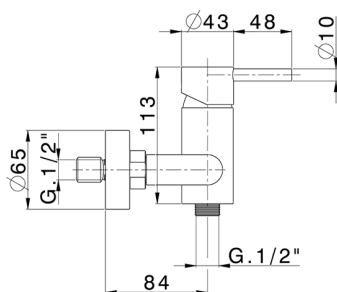

Progressive shower mixer LYNOX_LX000451

MODEL **LX000451**

Progressive shower mixer, with shower set, with diverter, wall mounted adjustable handshower bracket, D.22 mm INOX minimalistic one spray handshower, 150 cm Stainless Steel flexible - Inox AISI 304

AVAILABLE FINISHINGS

D1 D1 Brushed Inox

CHARACTERISTICS

Cartridge Spare Parts **ZZ96799000**

40 mm Progressive single-lever cartridge

2024-11-21