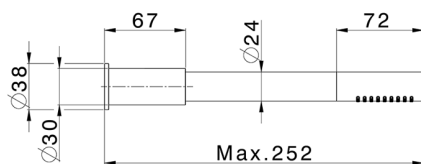

AVAILABLE FINISHINGS

D1 D1 Brushed Inox

CHARACTERISTICS

Cartridge Spare Parts **ZZ96799000**

40 mm Progressive single-lever cartridge

2024-11-21